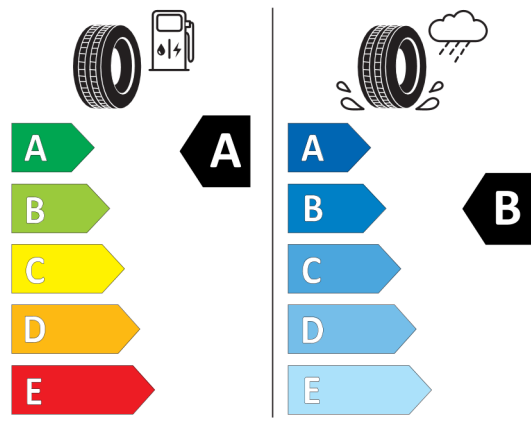

2020/740

<https://eprel.ec.europa.eu/qr/482990>

381385

BRIDGESTONE 10742

225/40 R18 92 Y XL C1