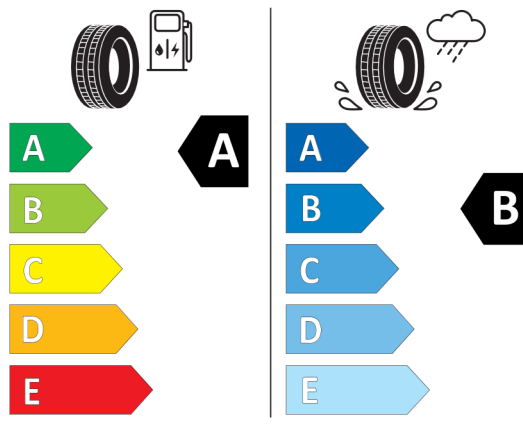

2020/740

<https://eprel.ec.europa.eu/qr/558440>

530887

GOODYEAR 576090

225/45R19 96 W XL C1