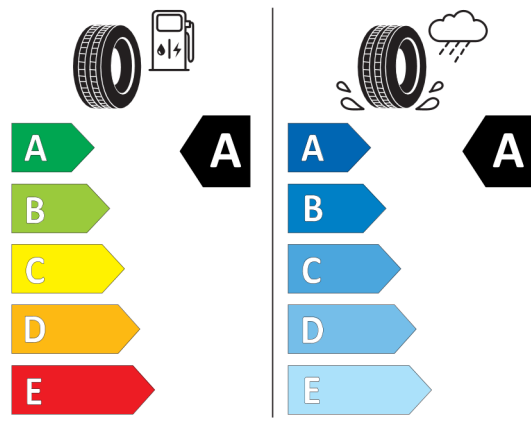

225/55R17 97 W C1

2020/740

<https://eprel.ec.europa.eu/qr/531280>

381723

BRIDGESTONE 13204

225/55 R17 97 W C1

2020/740

<https://eprel.ec.europa.eu/qr/381723>