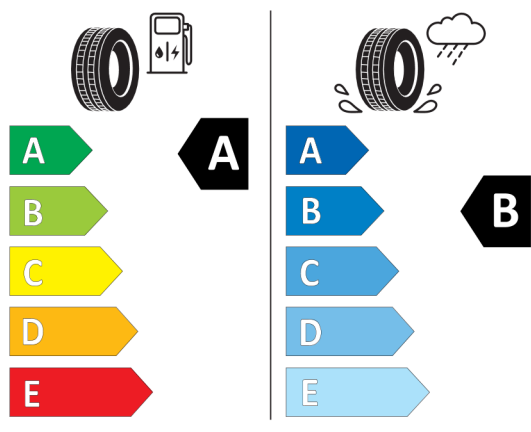

2020/740

<https://eprel.ec.europa.eu/qr/381723>

481733

Continental 0358906

225/55 R 17 97 W C1