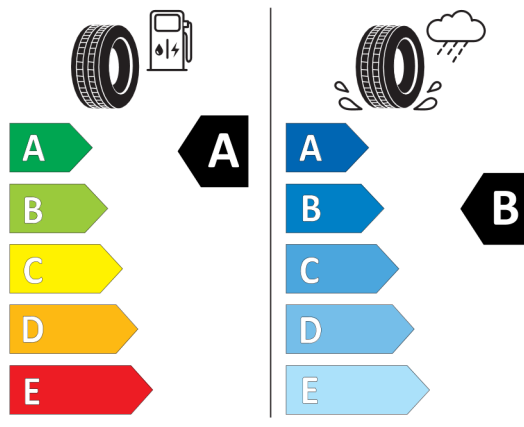

2020/740

<https://eprel.ec.europa.eu/qr/482888>

381143

BRIDGESTONE 9838

205/60 R16 96 W XL C1