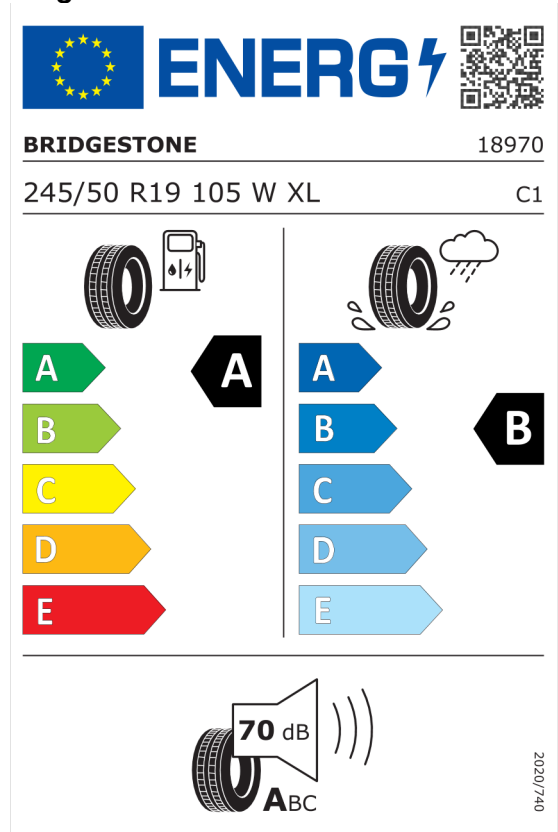

Číslo kalkulácie.
Dátum
Platnosť do

Ponuka
16475
29.05.2024

EU Energetický štítok pre kolesá

Pirelli 596053

<https://eprel.ec.europa.eu/qr/596053>

Bridgestone 382610

<https://eprel.ec.europa.eu/qr/382610>

Číslo kalkulácie.
Dátum
Platnosť do

Ponuka
16475
29.05.2024

Michelin 410016

The label features the European Union flag and the ENERGY logo. It includes a QR code and the text: MICHELIN 356061, 245/50R19 105 W XL C1. The energy efficiency scale shows a rating of A. The wet grip scale shows a rating of B. The noise level is indicated as 70 dB with a rating of ABC.

<https://eprel.ec.europa.eu/qr/410016>

2020/740

Bridgestone 382611

The label features the European Union flag and the ENERGY logo. It includes a QR code and the text: BRIDGESTONE 19745, 245/50 R19 105 W XL C1. The energy efficiency scale shows a rating of A. The wet grip scale shows a rating of B. The noise level is indicated as 71 dB with a rating of ABC.