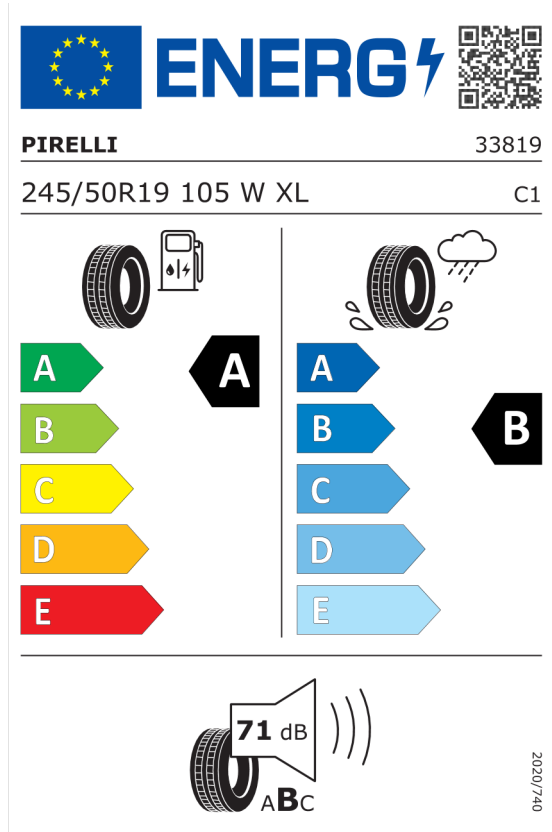

Číslo kalkulácie.
Dátum
Platnosť do

Ponuka
16475
29.05.2024

EU Energetický štítok pre kolesá

Pirelli 596053

<https://eprel.ec.europa.eu/qr/596053>