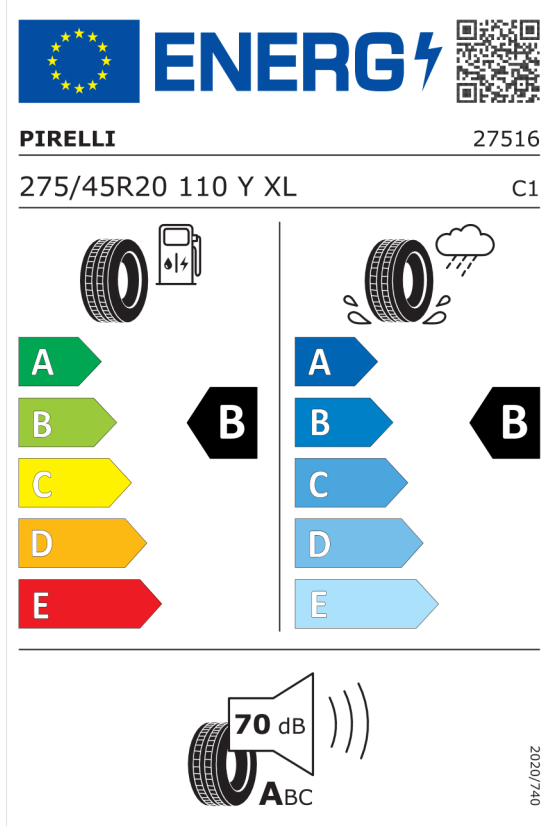

Číslo kalkulácie.
Dátum
Platnosť do

Ponuka
16532
13.05.2024

EU Energetický štítok pre kolesá

Pirelli 581098

<https://eprel.ec.europa.eu/qr/581098>