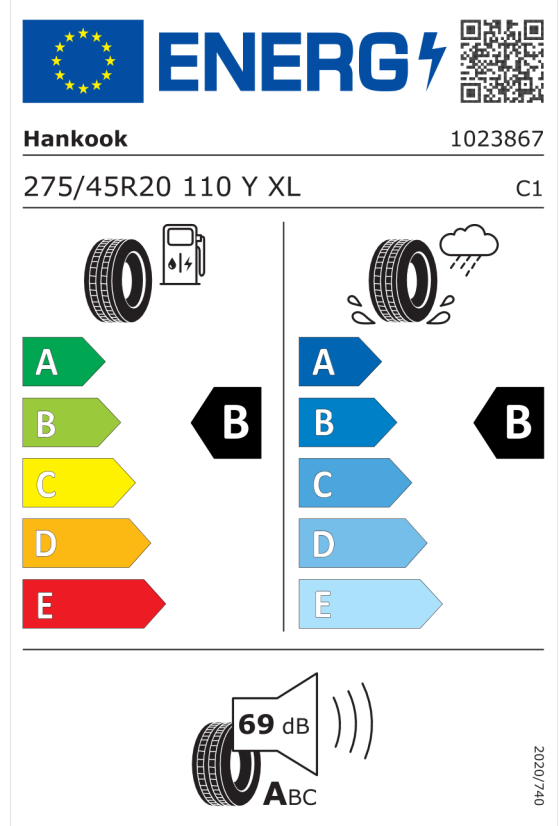

Číslo kalkulácie.
Dátum
Platnosť do

Ponuka
16532
13.05.2024

EU Energetický štítok pre kolesá

Pirelli 581098

<https://eprel.ec.europa.eu/qr/581098>

Hankook 466533

<https://eprel.ec.europa.eu/qr/466533>

Číslo kalkulácie.
Dátum
Platnosť do

Ponuka
16532
13.05.2024

Bridgestone 383260

The label features the European Union flag and the word "ENERGY" with a lightning bolt icon. A QR code is located to the right. Below the logo, the brand name "BRIDGESTONE" and the number "13668" are displayed. The tire specifications "275/45 R20 110 Y XL" and the class "C1" are listed. The label is divided into two columns: the left column shows a fuel pump icon and a vertical scale of energy efficiency from A (green) to E (red), with a black arrow pointing to B; the right column shows a wet road icon and a vertical scale of wet grip from A (dark blue) to E (light blue), with a black arrow pointing to B. At the bottom, a noise icon shows a tire and a speaker with "71 dB" and "ABC" below it. A vertical code "2020/740" is on the right side.

<https://eprel.ec.europa.eu/qr/383260>

Pirelli 581089

The label features the European Union flag and the word "ENERGY" with a lightning bolt icon. A QR code is located to the right. Below the logo, the brand name "PIRELLI" and the number "27515" are displayed. The tire specifications "305/40R20 112 Y XL" and the class "C1" are listed. The label is divided into two columns: the left column shows a fuel pump icon and a vertical scale of energy efficiency from A (green) to E (red), with a black arrow pointing to B; the right column shows a wet road icon and a vertical scale of wet grip from A (dark blue) to E (light blue), with a black arrow pointing to B. At the bottom, a noise icon shows a tire and a speaker with "69 dB" and "ABC" below it. A vertical code "2020/740" is on the right side.