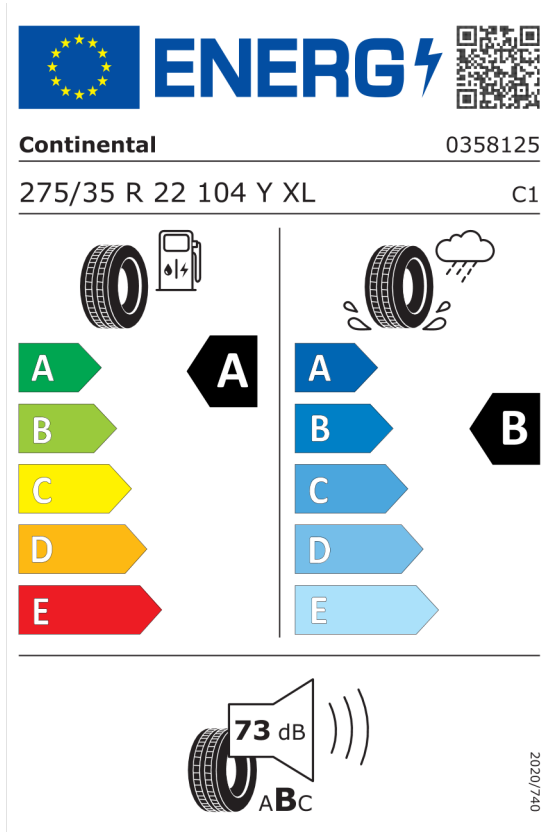

Číslo kalkulácie.
Dátum
Platnosť do

Ponuka
16531
13.05.2024

EU Energetický štítok pre kolesá

Continental 482791

<https://eprel.ec.europa.eu/qr/482791>