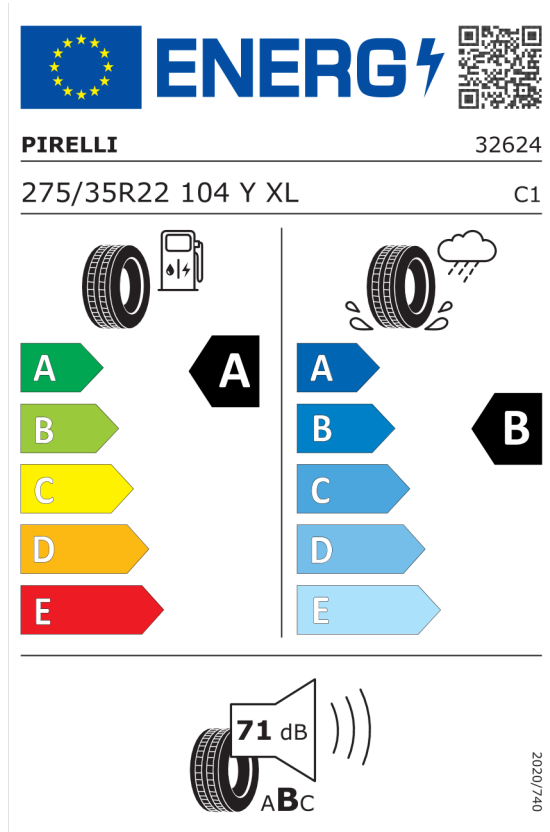

Číslo kalkulácie.
Dátum
Platnosť do

Ponuka
16531
13.05.2024

EU Energetický štítok pre kolesá

Continental 482791

<https://eprel.ec.europa.eu/qr/482791>

Pirelli 595993

<https://eprel.ec.europa.eu/qr/595993>

Číslo kalkulácie.
Dátum
Platnosť do

Ponuka
16531
13.05.2024

Continental 481320

The image shows the ENERGY label for the Continental 481320 tire. It features the European Union flag and the word "ENERGY" with a lightning bolt icon. A QR code is located to the right. Below the header, the brand "Continental" and the number "0358806" are listed. The tire specifications "315/30 R 22 107 Y XL" and the class "C1" are shown. The label is divided into two columns: the left column shows fuel consumption with a gas pump icon and a rating of "A" (green arrow); the right column shows wet grip with a tire on a wet road icon and a rating of "A" (blue arrow). A noise level of "75 dB" is indicated with a speaker icon and a rating of "ABC".

<https://eprel.ec.europa.eu/qr/481320>

Pirelli 595992

The image shows the ENERGY label for the Pirelli 595992 tire. It features the European Union flag and the word "ENERGY" with a lightning bolt icon. A QR code is located to the right. Below the header, the brand "PIRELLI" and the number "32621" are listed. The tire specifications "315/30R22 107 Y XL" and the class "C1" are shown. The label is divided into two columns: the left column shows fuel consumption with a gas pump icon and a rating of "A" (green arrow); the right column shows wet grip with a tire on a wet road icon and a rating of "B" (blue arrow). A noise level of "71 dB" is indicated with a speaker icon and a rating of "ABC".