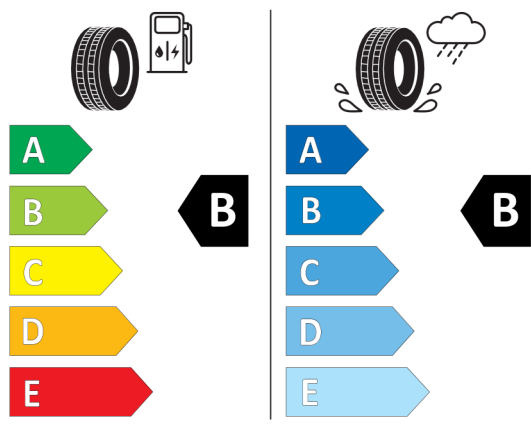

EU Energetický štítok pre kolesá

Pirelli 581076

The label features the EU flag and the word "ENERGY" with a lightning bolt. It includes a QR code, the brand name "PIRELLI", the model number "27512", and the tire specification "275/35R22 104 Y XL C1". The label is divided into two columns: the left column shows a fuel pump icon and a tire, with a scale from A (green) to E (red) and a black arrow pointing to B; the right column shows a tire on a wet surface with a rain cloud, with a scale from A (blue) to E (light blue) and a black arrow pointing to B. At the bottom, a speaker icon indicates a noise level of 70 dB with a scale from A to C. A vertical code "2020/740" is on the right side.

<https://eprel.ec.europa.eu/qr/581076>

Pirelli 1618155

The label features the EU flag and the word "ENERGY" with a lightning bolt. It includes a QR code, the brand name "PIRELLI", the model number "43306", and the tire specification "275/35R22 104 Y XL C1". The label is divided into two columns: the left column shows a fuel pump icon and a tire, with a scale from A (green) to E (red) and a black arrow pointing to B; the right column shows a tire on a wet surface with a rain cloud, with a scale from A (blue) to E (light blue) and a black arrow pointing to A. At the bottom, a speaker icon indicates a noise level of 71 dB with a scale from A to C. A vertical code "2020/740" is on the right side.

<https://eprel.ec.europa.eu/qr/1618155>

Číslo kalkulácie.
Dátum
Platnosť do

Ponuka
16546
09.05.2024

Continental 482629

Continental 0358877

275/35 R 22 104 Y XL C1

<https://eprel.ec.europa.eu/qr/482629>

Pirelli 581088