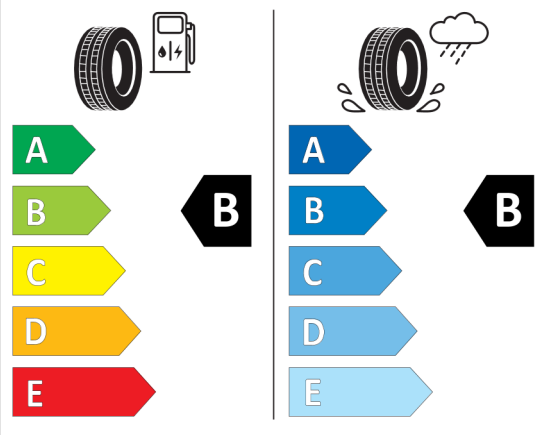

Pirelli 581088

PIRELLI 27511

315/30R22 107 Y XL C1

<https://eprel.ec.europa.eu/qr/581088>