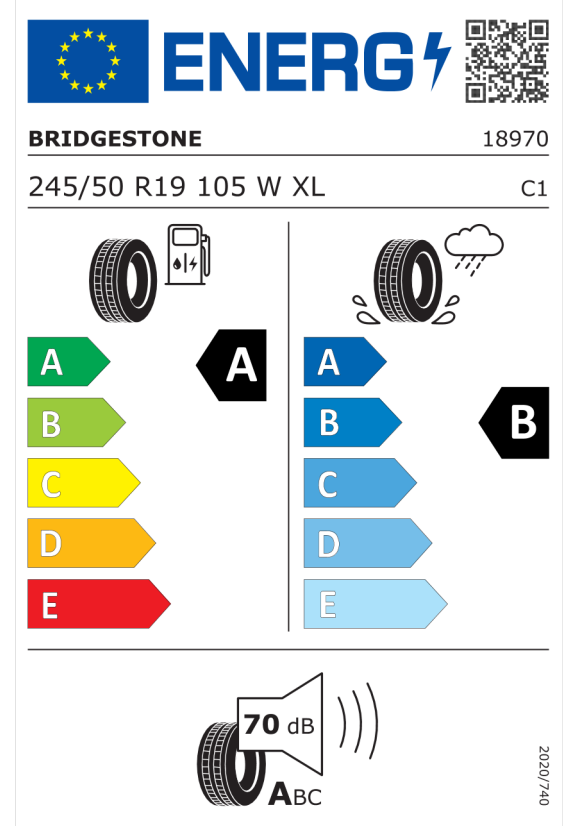

## EU Energetický štítok pre kolesá

### Bridgestone 382610

<https://eprel.ec.europa.eu/qr/382610>

Číslo kalkulácie.  
Dátum  
Platnosť do

**Ponuka**  
16547  
09.05.2024

**Michelin 410016**

The image shows the ENERGY label for the Michelin 410016 tire. At the top left is the European Union flag, followed by the word "ENERGY" in blue with a lightning bolt icon. To the right is a QR code. Below this, the brand name "MICHELIN" is on the left and the number "356061" is on the right. The tire specification "245/50R19 105 W XL" is on the left and "C1" is on the right. The main part of the label features two performance scales. The first scale, for fuel consumption, has a black arrow pointing to 'A' on a scale from A (green) to E (red). The second scale, for wet grip, has a black arrow pointing to 'B' on a scale from A (dark blue) to E (light blue). At the bottom, a noise scale shows a speaker icon with "70 dB" and a black arrow pointing to 'A' on a scale from A (black) to C (white). A small vertical text "2020/740" is on the right side.

<https://eprel.ec.europa.eu/qr/410016>

**Bridgestone 382611**

The image shows the ENERGY label for the Bridgestone 382611 tire. At the top left is the European Union flag, followed by the word "ENERGY" in blue with a lightning bolt icon. To the right is a QR code. Below this, the brand name "BRIDGESTONE" is on the left and the number "19745" is on the right. The tire specification "245/50 R19 105 W XL" is on the left and "C1" is on the right. The main part of the label features two performance scales. The first scale, for fuel consumption, has a black arrow pointing to 'A' on a scale from A (green) to E (red). The second scale, for wet grip, has a black arrow pointing to 'B' on a scale from A (dark blue) to E (light blue). At the bottom, a noise scale shows a speaker icon with "71 dB" and a black arrow pointing to 'A' on a scale from A (black) to C (white). A small vertical text "2020/740" is on the right side.