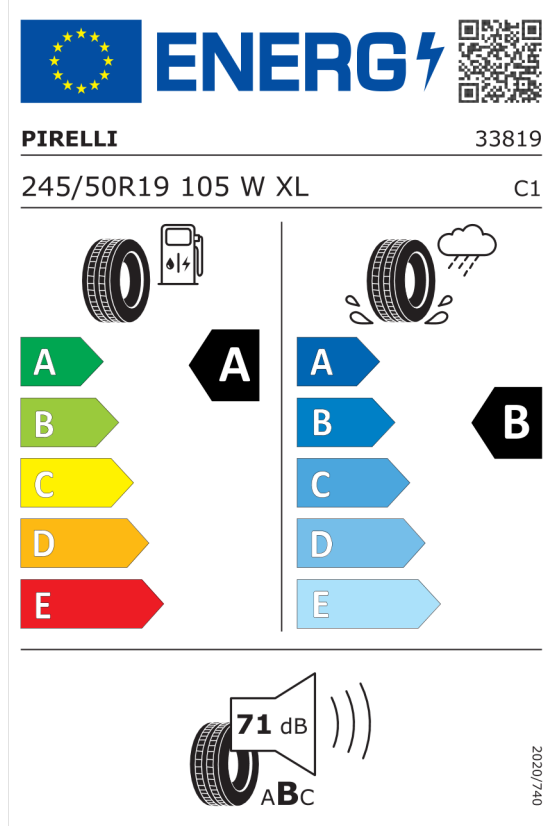

Číslo kalkulácie.
Dátum
Platnosť do

Ponuka
16547
09.05.2024

EU Energetický štítok pre kolesá

Pirelli 596053

<https://eprel.ec.europa.eu/qr/596053>