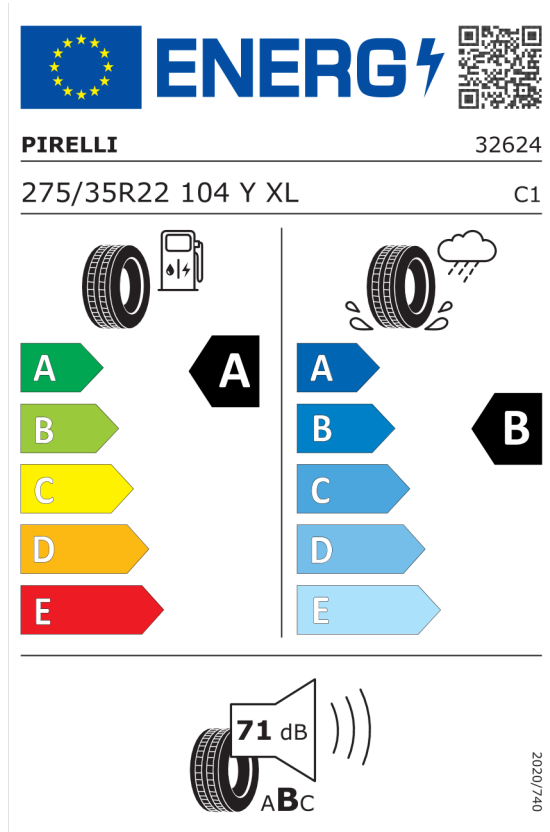

Pirelli 595993

<https://eprel.ec.europa.eu/qr/595993>