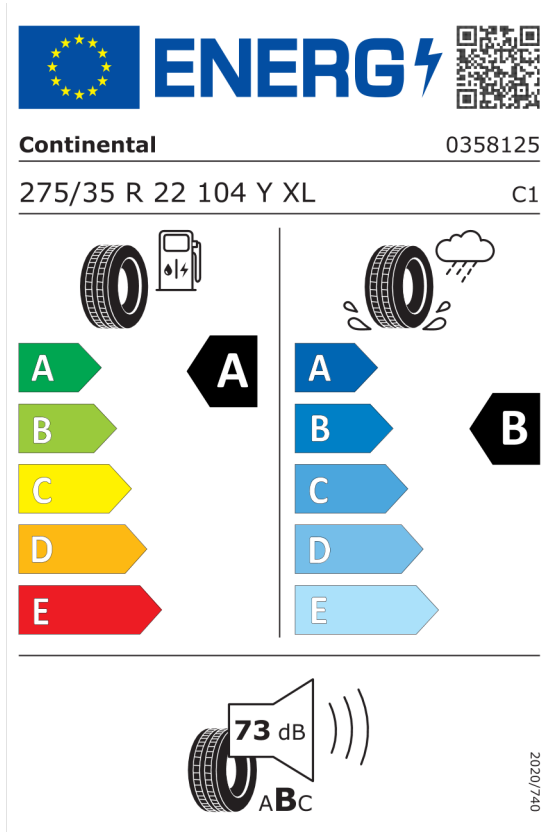

Číslo kalkulácie.
Dátum
Platnosť do

Ponuka
16404
04.04.2024

EU Energetický štítok pre kolesá

Continental 482791

<https://eprel.ec.europa.eu/qr/482791>