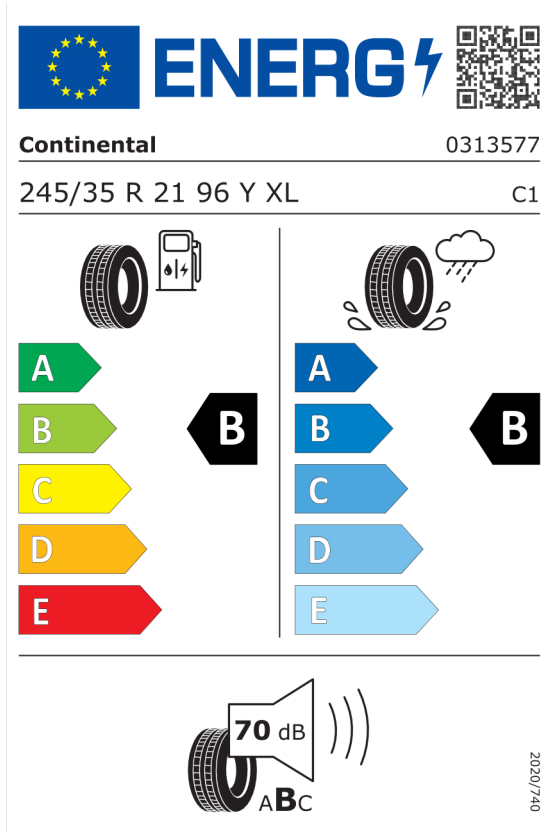

Číslo kalkulácie.
Dátum
Platnosť do

Ponuka
15662
28.02.2024

EU Energetický štítok pre kolesá

Continental 1183454

<https://eprel.ec.europa.eu/qr/1183454>