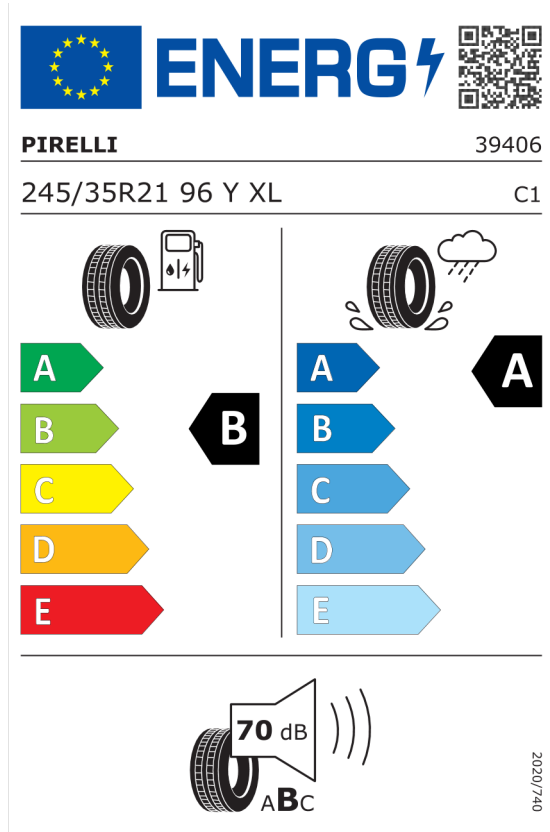

Číslo kalkulácie.
Dátum
Platnosť do

Ponuka
15662
28.02.2024

EU Energetický štítok pre kolesá

Continental 1183454

<https://eprel.ec.europa.eu/qr/1183454>

Pirelli 596820

<https://eprel.ec.europa.eu/qr/596820>

Číslo kalkulácie.
Dátum
Platnosť do

Ponuka
15662
28.02.2024

Pirelli 596821

The image shows the ENERGY label for Pirelli 596821. It features the European Union flag and the word 'ENERGY' with a lightning bolt icon. A QR code is located to the right. Below the header, the brand 'PIRELLI' and the number '39407' are listed. The tire specification '275/30R21 98 Y XL' and the class 'C1' are also present. The label is divided into two columns: the left column shows a fuel pump icon and a tire, with a scale from A (green) to E (red) and a 'B' rating; the right column shows a tire with a rain cloud and water spray, with a scale from A (dark blue) to E (light blue) and an 'A' rating. At the bottom, a speaker icon indicates a noise level of 71 dB with an 'ABC' rating. A vertical code '2020/740' is on the right side.

<https://eprel.ec.europa.eu/qr/596821>

Continental 710306

The image shows the ENERGY label for Continental 710306. It features the European Union flag and the word 'ENERGY' with a lightning bolt icon. A QR code is located to the right. Below the header, the brand 'Continental' and the number '0311809' are listed. The tire specification '275/30 R 21 98 Y XL' and the class 'C1' are also present. The label is divided into two columns: the left column shows a fuel pump icon and a tire, with a scale from A (green) to E (red) and a 'B' rating; the right column shows a tire with a rain cloud and water spray, with a scale from A (dark blue) to E (light blue) and a 'B' rating. At the bottom, a speaker icon indicates a noise level of 70 dB with an 'ABC' rating. A vertical code '2020/740' is on the right side.