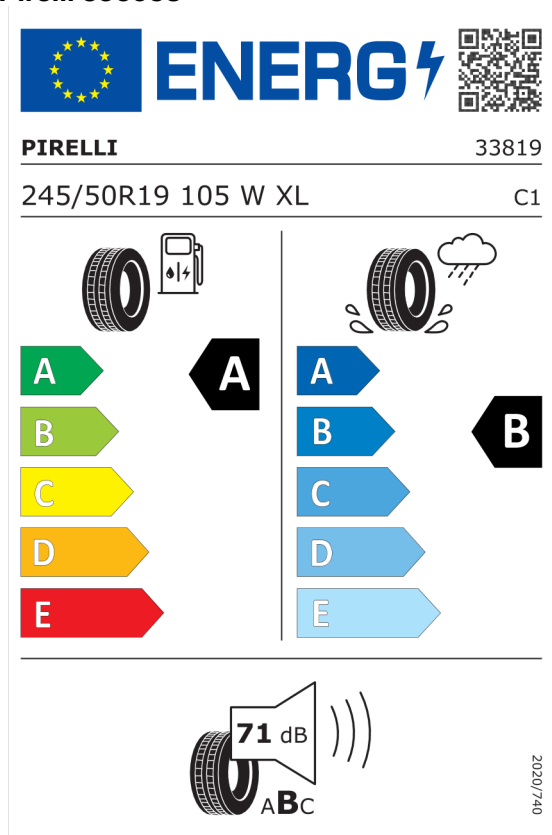

Číslo kalkulácie.
Dátum
Platnosť do

Ponuka
16237
27.02.2024

EU Energetický štítok pre kolesá

Pirelli 596053

<https://eprel.ec.europa.eu/qr/596053>