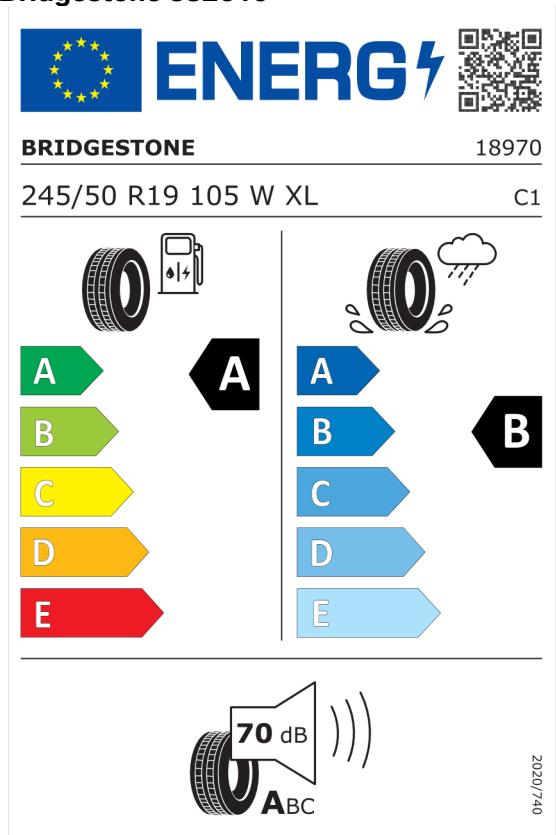

Číslo kalkulácie.
Dátum
Platnosť do

Ponuka
16237
27.02.2024

EU Energetický štítok pre kolesá

Pirelli 596053

<https://eprel.ec.europa.eu/qr/596053>

Bridgestone 382610

<https://eprel.ec.europa.eu/qr/382610>

Číslo kalkulácie.
Dátum
Platnosť do

Ponuka
16237
27.02.2024

Michelin 410016

The image shows the ENERGY label for the Michelin 410016 tire. At the top left is the European Union flag, followed by the word "ENERGY" in blue with a lightning bolt icon. To the right is a QR code. Below this, the brand name "MICHELIN" is on the left and the number "356061" is on the right. The tire specification "245/50R19 105 W XL" is on the left and "C1" is on the right. The main part of the label features two performance scales. The first scale, for fuel consumption, has a green arrow pointing to 'A' and a black arrow pointing to 'A'. The second scale, for wet grip, has a blue arrow pointing to 'A' and a black arrow pointing to 'B'. Below these scales is a noise level icon showing a tire and a speaker with "70 dB" and "ABC" below it. A vertical text "2020/740" is on the right side.

<https://eprel.ec.europa.eu/qr/410016>

Bridgestone 382611

The image shows the ENERGY label for the Bridgestone 382611 tire. At the top left is the European Union flag, followed by the word "ENERGY" in blue with a lightning bolt icon. To the right is a QR code. Below this, the brand name "BRIDGESTONE" is on the left and the number "19745" is on the right. The tire specification "245/50 R19 105 W XL" is on the left and "C1" is on the right. The main part of the label features two performance scales. The first scale, for fuel consumption, has a green arrow pointing to 'A' and a black arrow pointing to 'A'. The second scale, for wet grip, has a blue arrow pointing to 'A' and a black arrow pointing to 'B'. Below these scales is a noise level icon showing a tire and a speaker with "71 dB" and "ABC" below it. A vertical text "2020/740" is on the right side.