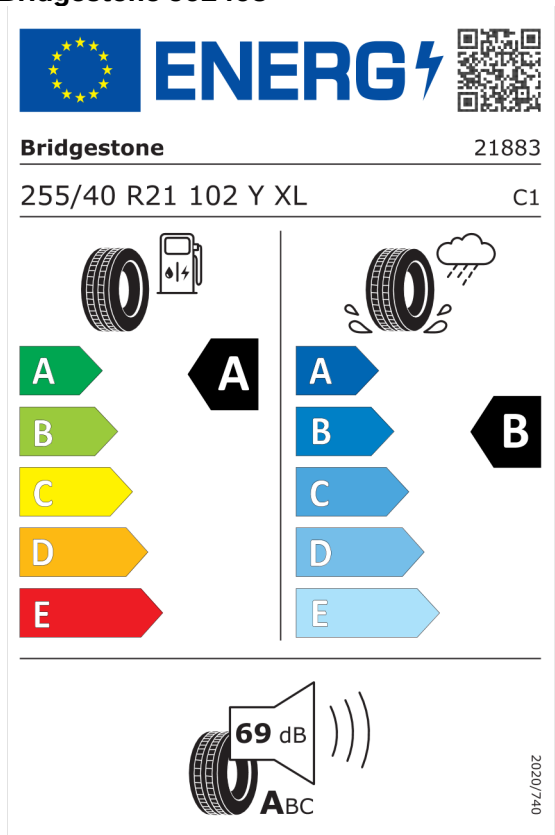

Bridgestone 502403

<https://eprel.ec.europa.eu/qr/502403>