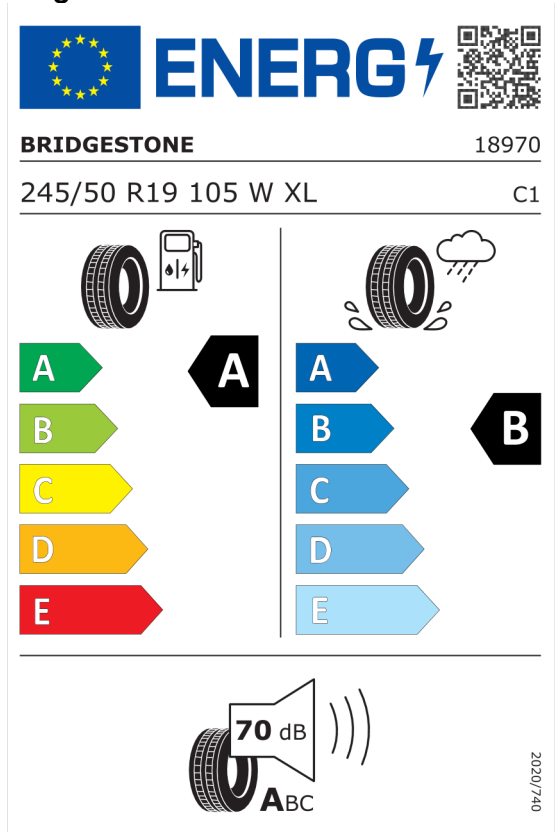

Číslo kalkulácie.
Dátum
Platnosť do

Ponuka
14294
16.10.2023

EU Energetický štítok pre kolesá

Pirelli 596053

<https://eprel.ec.europa.eu/qr/596053>

Bridgestone 382610

<https://eprel.ec.europa.eu/qr/382610>

Číslo kalkulácie.
Dátum
Platnosť do

Ponuka
14294
16.10.2023

Michelin 410016

The image shows the ENERGY label for the Michelin 410016 tire. At the top left is the European Union flag, followed by the word "ENERGY" in blue with a lightning bolt icon. To the right is a QR code. Below this, the brand name "MICHELIN" is on the left and the number "356061" is on the right. The tire specification "245/50R19 105 W XL" is on the left and "C1" is on the right. The main part of the label features two performance charts. The first chart, for fuel consumption, shows a scale from A (green) to E (red) with a black arrow pointing to A. The second chart, for wet grip, shows a scale from A (dark blue) to E (light blue) with a black arrow pointing to B. At the bottom, a noise icon shows a tire and a speaker with "70 dB" and "ABC" below it. A vertical code "2020/740" is on the right side.

<https://eprel.ec.europa.eu/qr/410016>

Bridgestone 382611

The image shows the ENERGY label for the Bridgestone 382611 tire. At the top left is the European Union flag, followed by the word "ENERGY" in blue with a lightning bolt icon. To the right is a QR code. Below this, the brand name "BRIDGESTONE" is on the left and the number "19745" is on the right. The tire specification "245/50 R19 105 W XL" is on the left and "C1" is on the right. The main part of the label features two performance charts. The first chart, for fuel consumption, shows a scale from A (green) to E (red) with a black arrow pointing to A. The second chart, for wet grip, shows a scale from A (dark blue) to E (light blue) with a black arrow pointing to B. At the bottom, a noise icon shows a tire and a speaker with "71 dB" and "ABC" below it. A vertical code "2020/740" is on the right side.