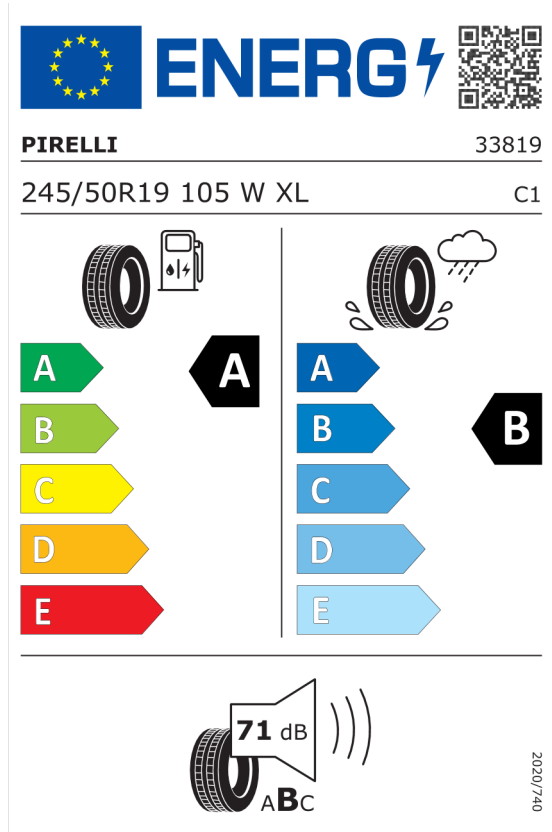

Číslo kalkulácie.
Dátum
Platnosť do

Ponuka
14294
16.10.2023

EU Energetický štítok pre kolesá

Pirelli 596053

<https://eprel.ec.europa.eu/qr/596053>