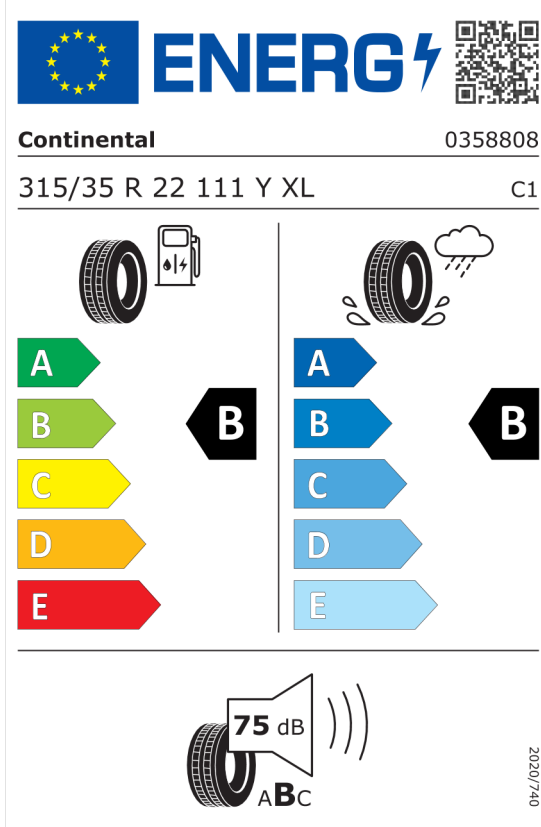

Číslo kalkulácie.
Dátum
Platnosť do

Ponuka
16055
05.01.2024

Continental 481356

<https://eprel.ec.europa.eu/qr/481356>