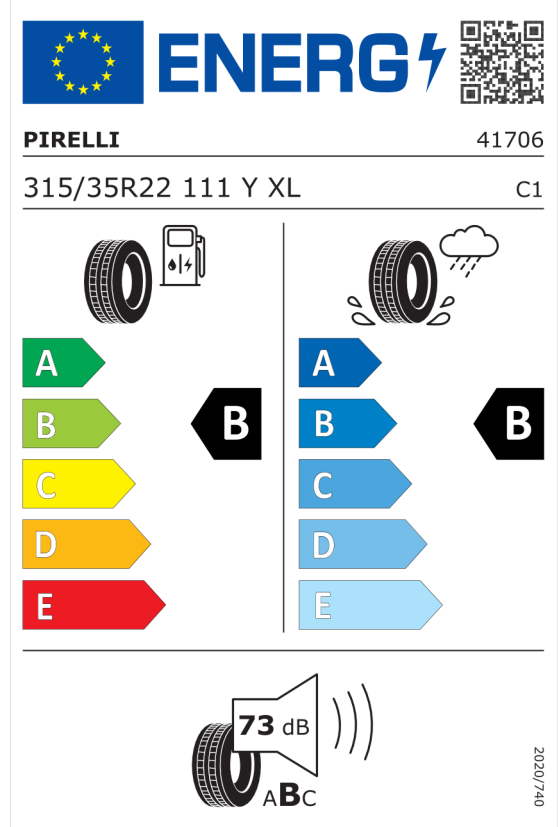

Pirelli 1004292

<https://eprel.ec.europa.eu/qr/1004292>