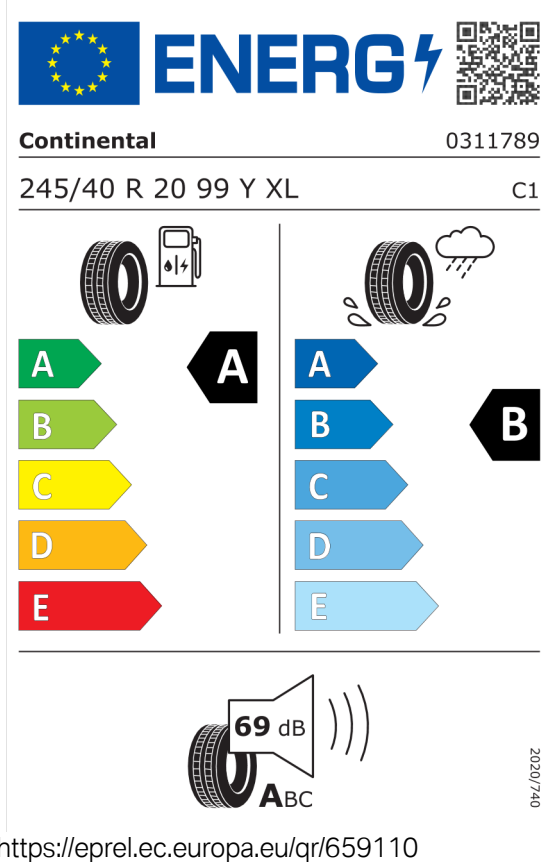

Ponuka
15938
Číslo kalkulácie.
Dátum
30.11.2023
Platnosť do

EU Energetický štítok pre kolesá

Continental 659110