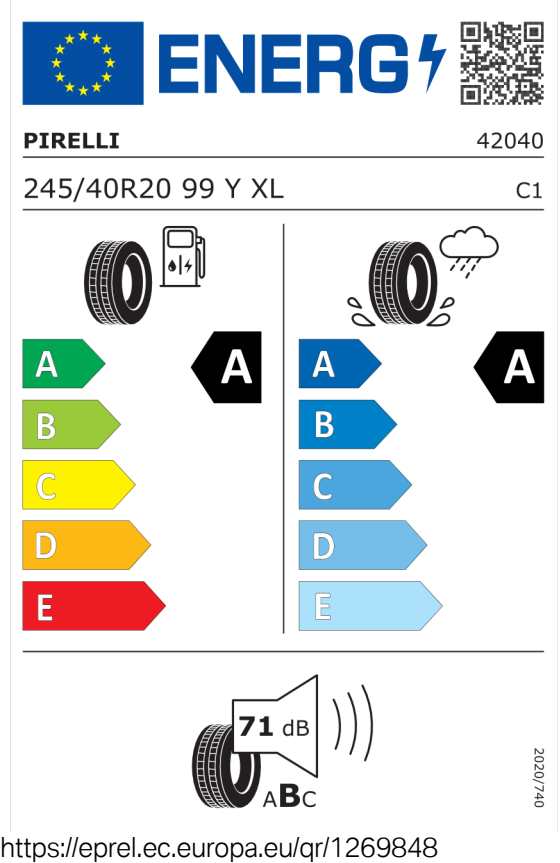

Pirelli 1269848