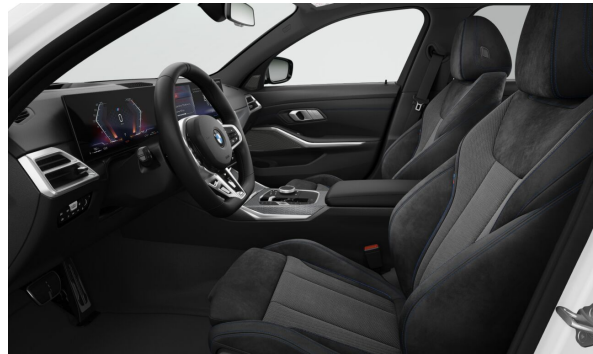

BMW Retailer

Quote No: 19574
Print date: 23-02-2026
Order No Ref: 3810833
Page 5 of 9

INTERIOR.

		Gross Price EUR
FEPMI	M PerformTex black M piping	0,00
S04LN	M Interior trim finishers Aluminium Rhombicle Anthracite	0,00

PACKAGES & OPTIONAL EQUIPMENT.

		Gross Price EUR
S0248	Steering-wheel heating	286,00
S02PA	Locking wheel bolts	0,00
S02VL	Variable sport steering	0,00
S0337	M Sport package	4.948,00
	S0481 Sport seats for driver and front passenger	0,00
	S0704 M Sports suspension	0,00
	S0710 M Leather steering wheel	0,00
	S0715 M Aerodynamics package	0,00
	S0775 M headliner anthracite	0,00
S03AC	Trailer tow hitch	1.165,00
S03KA	Acoustic glazing	212,00
S0418	Luggage-compartment package	466,00
S0420	Sun protection glazing	583,00
S0459	Seat adjustment, electric with memory for driver's seat	1.271,00
S0491	Backrest width adjustment, driver	0,00
S04U0	Galvanic embellisher for controls	106,00
S0552	Adaptive LED headlights	901,00
S05AC	High-beam assistant	0,00
S05AL	Active Protection	371,00
S0688	Harman Kardon Surround Sound System	1.006,00
S07A2	Innovations package	3.125,00
	S05AS Driving Assistant	0,00
	S05DN Parking Assistant Plus	0,00
	S06U3 BMW Live Cockpit Professional	0,00
S07LG	Comfort package	1.430,00
	S0322 Comfort access system	0,00
	S0488 Lumbar support	0,00
	S04UR Ambient interior lighting	0,00