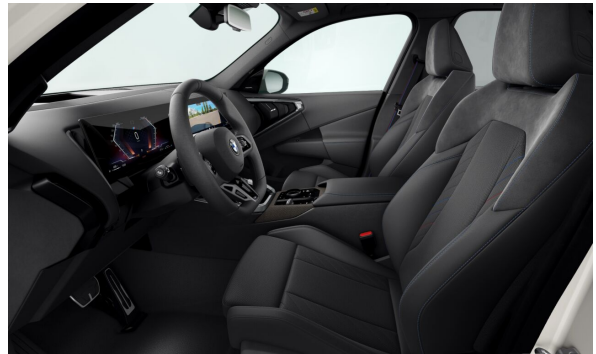

BMW Retailer

Quote No: 18809
Print date: 04-09-2025
Order No Ref: 7802562
Page 5 of 9

INTERIOR.

		Gross Price EUR
FKTSW	M Alcantara/Veganza combination N Black	0,00
S043Y	BMW Ind Magnolia fine-wood trim fine print	106,00

PACKAGES & OPTIONAL EQUIPMENT.

		Gross Price EUR
S02PA	Locking wheel bolts	0,00
S02VL	Variable sport steering	0,00
S0337	M Sport package	4.132,00
S0223	Adaptive suspension	636,00
S0710	M Leather steering wheel	0,00
S0760	M high-gloss Shadowline	0,00
S0775	M headliner anthracite	0,00
S09T1	M Sport exterior parts	0,00
S09T2	M Sport interior parts	0,00
S09TA	Specific additional contents in M Sport package	0,00
S033B	M Sport package Pro	2.066,00
S0223	Adaptive suspension	
S0337	M Sport package	
S03DP	BMW Iconic Glow exterior package	0,00
S03M2	M Sport brake, red high-gloss	0,00
S03MF	M Lights Shadowline	0,00
S04GQ	M seat belts	0,00
S0710	M Leather steering wheel	
S0760	M high-gloss Shadowline	
S0775	M headliner anthracite	
S07M9	M high-gloss Shadowline with extended contents	0,00
S09T1	M Sport exterior parts	
S09T2	M Sport interior parts	
S09TA	Specific additional contents in M Sport package	
S09TB	Specific add contents of M Sport package Pro	0,00
S03AC	Trailer tow hitch	1.218,00
S0420	Sun protection glazing	614,00
S05AS	Driving Assistant	0,00