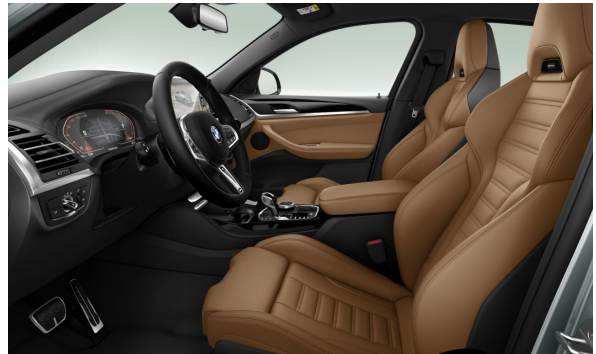

INTERIOR.

		Gross Price EUR
FMAPO	Leather 'Vernasca' Cognac with decor stitching (BK)	1.324,00
S04ML	BMW Individual interior trim finishers piano finish black	371,00

PACKAGES & OPTIONAL EQUIPMENT.

		Gross Price EUR
S0248	Steering-wheel heating	286,00
S0258	Tyres with emergency-run system	0,00
S02NH	M Sport brake	742,00
S02PA	Locking wheel bolts	0,00
S0320	Model designation, deletion	0,00
S0337	M Sport package	3.602,00
	S0710 M Leather steering wheel	0,00
	S0715 M Aerodynamics package	0,00
	S0760 M high-gloss Shadowline	0,00
	S0775 M headliner anthracite	0,00
S03AC	Trailer tow hitch	1.218,00
S03MC	M roof rails high-gloss Shadowline	371,00
S03MF	M Lights Shadowline	265,00
S0420	Sun protection glazing	562,00
S0494	Seat heating for driver and front passenger	0,00
S04AW	Instrument panel in Sensatec	689,00
S04U0	Galvanic embellisher for controls	106,00
S04UR	Ambient interior lighting	392,00
S05AS	Driving Assistant	954,00
S05DF	Active cruise control with Stop&Go function	689,00
S05DN	Parking Assistant Plus	742,00
S0610	Head-Up Display	1.271,00
S0676	HiFi loudspeaker system	424,00
S0711	M Sport seats for driver and front passenger	1.049,00
S07M9	M high-gloss Shadowline with extended contents	265,00
S08WL	Specific Bluetooth/Wi-Fi functions	0,00
S0ZBC	Business Class Package	2.282,00
	S0322 Comfort access system	0,00
	S03KA Acoustic glazing	0,00
	S0459 Seat adjustment, electric with memory for driver's seat	0,00