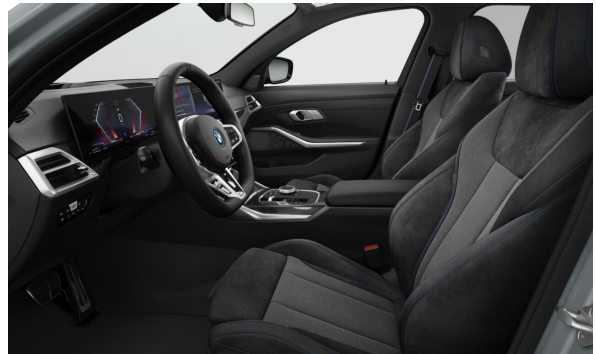

BMW Retailer

Offer No. 17120
Print date 26-09-2024
Ordernumber 7797544
Page 5 of 9

INTERIOR.

		Gross Price EUR
FEPMI	M PerformTex black M piping	0,00
S04MC	M interior trim finishers Carbon Fibre	620,00

PACKAGES & OPTIONAL EQUIPMENT.

		Gross Price EUR
S0248	Steering-wheel heating	279,00
S0258	Tyres with emergency-run system	0,00
S02PA	Locking wheel bolts	0,00
S02VF	Adaptive M suspension	517,00
S02VL	Variable sport steering	0,00
S0337	M Sport package	3.122,00
	S0481 Sport seats for driver and front passenger	0,00
	S0710 M Leather steering wheel	0,00
	S0715 M Aerodynamics package	0,00
	S0775 M headliner anthracite	0,00
S033B	M Sport package Pro	1.757,00
	S0337 M Sport package	0,00
	S03M2 M Sport brake, red high-gloss	0,00
	S03MF M Lights Shadowline	0,00
	S0481 Sport seats for driver and front passenger	0,00
	S04GQ M seat belts	0,00
	S0710 M Leather steering wheel	0,00
	S0715 M Aerodynamics package	0,00
	S0754 M Rear spoiler	0,00
	S0775 M headliner anthracite	0,00
	S07M9 M high-gloss Shadowline with extended contents	0,00
S03AC	Trailer tow hitch	1.137,00
S03KA	Acoustic glazing	207,00
S0420	Sun protection glazing	517,00
S0491	Backrest width adjustment, driver	0,00
S04T3	Flexible Charger (Mode 2)	403,00
S04U0	Galvanic embellisher for controls	103,00
S0552	Adaptive LED headlights	879,00
S05AC	High-beam assistant	0,00
S05YA	Adapter E+F (CEE 7/7) 10A	0,00