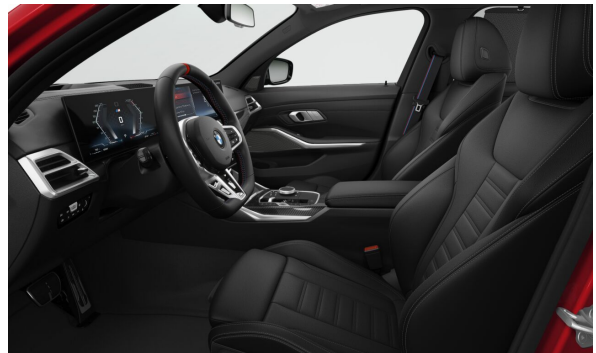

INTERIOR.

		Gross Price EUR
FMAH7	Leather 'Vernasca' Black with decor stitching (BK)	1.499,00
S04MC	M interior trim finishers Carbon Fibre	620,00

PACKAGES & OPTIONAL EQUIPMENT.

		Gross Price EUR
S0258	Tyres with emergency-run system	0,00
S02VF	Adaptive M suspension	517,00
S033B	M Sport package Pro	1.189,00
	S03M2 M Sport brake, red high-gloss	0,00
	S03MF M Lights Shadowline	0,00
	S04GQ M seat belts	0,00
	S07M9 M high-gloss Shadowline with extended contents	0,00
S03AC	Trailer tow hitch	1.137,00
S03KA	Acoustic glazing	207,00
S0417	Roller sunblind for rear side windows, mechanical	279,00
S0418	Luggage-compartment package	455,00
S0491	Backrest width adjustment, driver	0,00
S04NW	Luxury instrument panel	568,00