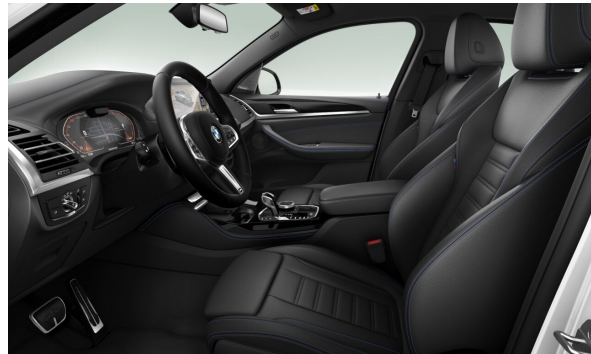

BMW Retailer

Offer No. 16782
Print date 23-07-2024
Ordernumber 0995854
Page 5 of 9

INTERIOR.

		Gross Price EUR
FMANL	Leather 'Vernasca' Black/contrast stitching blue (BK)	1.292,00
S04MC	M interior trim finishers Carbon Fibre	879,00

PACKAGES & OPTIONAL EQUIPMENT.

		Gross Price EUR
S0223	Adaptive suspension	724,00
S0258	Tyres with emergency-run system	0,00
S02NH	M Sport brake	724,00
S0337	M Sport package	3.514,00
	S0710 M Leather steering wheel	0,00
	S0715 M Aerodynamics package	0,00
	S0760 M high-gloss Shadowline	0,00
	S0775 M headliner anthracite	0,00
S03AC	Trailer tow hitch	1.189,00
S03MC	M roof rails high-gloss Shadowline	362,00
S03MF	M Lights Shadowline	258,00
S0420	Sun protection glazing	548,00
S0491	Backrest width adjustment, driver	124,00
S0493	Storage compartment package	314,00
S0494	Seat heating for driver and front passenger	0,00
S04AW	Instrument panel in Sensatec	672,00
S04NM	Ambient Air Package	362,00
S04U0	Galvanic embellisher for controls	103,00
S04UR	Ambient interior lighting	382,00
S05AU	Driving Assistant Professional	2.377,00
S05DN	Parking Assistant Plus	724,00
S0610	Head-Up Display	1.240,00
S0688	Harman Kardon Surround Sound System	1.137,00
S07M9	M high-gloss Shadowline with extended contents	258,00
S08WL	Specific Bluetooth/Wi-Fi functions	0,00
S0ZBC	Business Class Package	2.288,00
	S0322 Comfort access system	0,00
	S03KA Acoustic glazing	0,00
	S0459 Seat adjustment, electric with memory for driver's seat	0,00
	S0488 Lumbar support	0,00