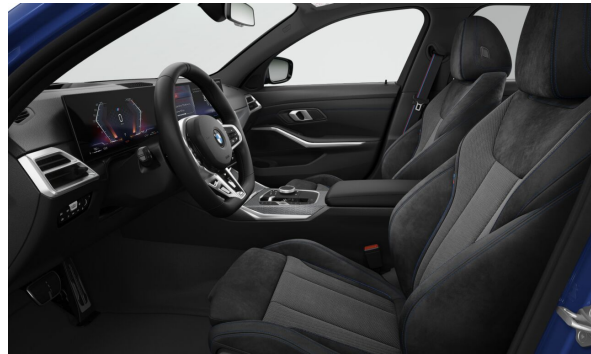

BMW Retailer

Offer No. 16762
Print date 08-07-2024
Ordernumber 7793495
Page 5 of 9

INTERIOR.

		Gross Price EUR
FEPMI	M PerformTex black M piping	0,00
S04LN	Interior trim finishers Aluminium Rhombicle Anthracite	0,00

PACKAGES & OPTIONAL EQUIPMENT.

		Gross Price EUR
S0248	Steering-wheel heating	279,00
S0258	Tyres with emergency-run system	0,00
S02PA	Locking wheel bolts	0,00
S02VL	Variable sport steering	0,00
S0337	M Sport package	4.465,00
S0481	Sport seats for driver and front passenger	0,00
S0704	M Sports suspension	0,00
S0710	M Leather steering wheel	0,00
S0715	M Aerodynamics package	0,00
S0775	M headliner anthracite	0,00
S033B	M Sport package Pro	1.757,00
S0337	M Sport package	
S03M2	M Sport brake, red high-gloss	0,00
S03MF	M Lights Shadowline	0,00
S0481	Sport seats for driver and front passenger	
S04GQ	M seat belts	0,00
S0704	M Sports suspension	
S0710	M Leather steering wheel	
S0715	M Aerodynamics package	
S0754	M Rear spoiler	0,00
S0775	M headliner anthracite	
S07M9	M high-gloss Shadowline with extended contents	0,00
S0420	Sun protection glazing	517,00
S0459	Seat adjustment, electric with memory for driver's seat	1.240,00
S0491	Backrest width adjustment, driver	0,00
S0552	Adaptive LED headlights	879,00
S05AC	High-beam assistant	0,00
S05DF	Active cruise control with Stop&Go function	672,00
S0676	HiFi loudspeaker system	413,00
S07A2	Innovations package	3.049,00