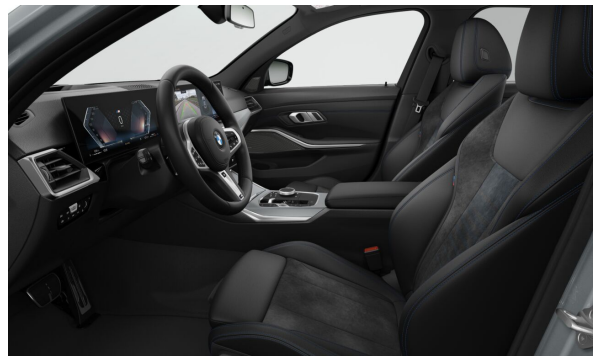

BMW Dealer

Offer No. 16527
Print date 13-05-2024
Validity date
Page 5 of 9

INTERIOR.

Price incl. VAT in EUR

FKGNL	Alcantara/Sensatec combination Black/contrast stitching Blue / Black	0,00
S04KL	Interior trim finishers Aluminium 'Mesheffect'	0,00

OPTIONS.

		Price incl. VAT in EUR
S0248	Steering-wheel heating	279,00
S02TB	Steptronic Sport transmission	103,00
S02VL	Variable sport steering	0,00
S0320	Model designation, deletion	0,00
S0322	Comfort access system	672,00
S0337	M Sport package	4.393,00
	S0481 Sport seats for driver and front passenger	0,00
	S0704 M Sports suspension	0,00
	S0710 M Leather steering wheel	0,00
	S0715 M Aerodynamics package	0,00
	S0775 M headliner anthracite	0,00
S03KA	Acoustic glazing	207,00
S03MQ	BMW M 50 Years Emblems	0,00
S0420	Sun protection glazing	496,00
S0459	Seat adjustment, electric with memory for driver's seat	1.240,00
S0487	Lumbar support, driver	155,00
S0491	Backrest width adjustment, driver	124,00
S0494	Seat heating for driver and front passenger	444,00
S04UR	Ambient interior lighting	382,00
S0536	Auxiliary heating	1.447,00
S05AC	High-beam assistant	0,00
S05DF	Active cruise control with Stop&Go function	672,00
S0688	Harman Kardon Surround Sound System	930,00
S06NX	Wireless charging tray	207,00
S07M9	M high-gloss Shadowline with extended contents	227,00
S07R7	Innovation package	3.256,00
	S0552 Adaptive LED headlights	0,00
	S05AS Driving Assistant	0,00