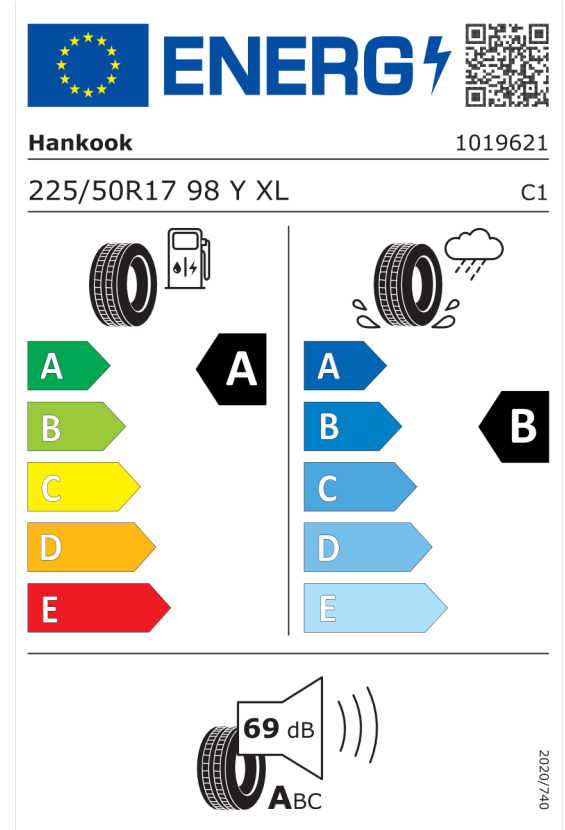

EUR

49.755,83

Quotation
 Quotation No. 14229
 Date 27.02.2024
 Valid until

EU Energy Label for Wheels

Bridgestone 381639

<https://eprel.ec.europa.eu/qr/381639>

Hankook 466451

<https://eprel.ec.europa.eu/qr/466451>