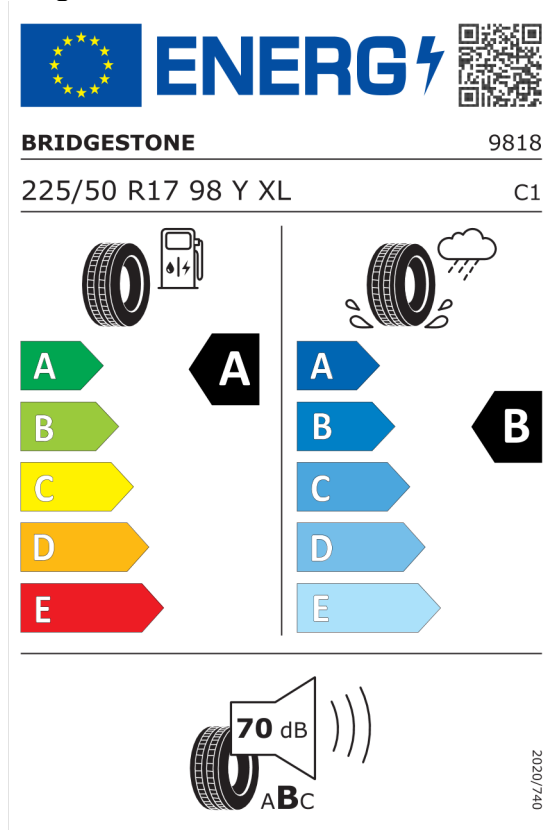

EUR

49.755,83

Quotation
 Quotation No. 14229
 Date 27.02.2024
 Valid until

EU Energy Label for Wheels

Bridgestone 381639

<https://eprel.ec.europa.eu/qr/381639>

Hankook 466451

<https://eprel.ec.europa.eu/qr/466451>