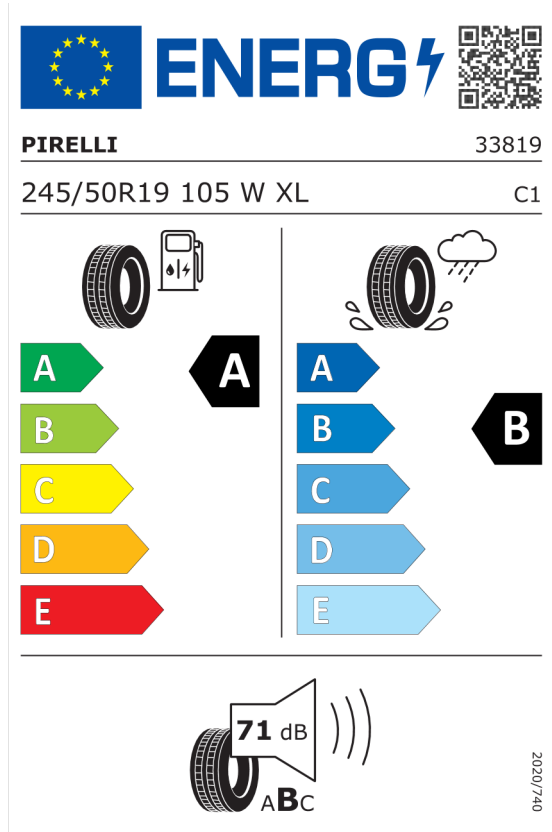

Číslo kalkulácie.
Dátum
Platnosť do

Ponuka
15668
11.09.2023

EU Energetický štítok pre kolesá

Pirelli 596053

<https://eprel.ec.europa.eu/qr/596053>