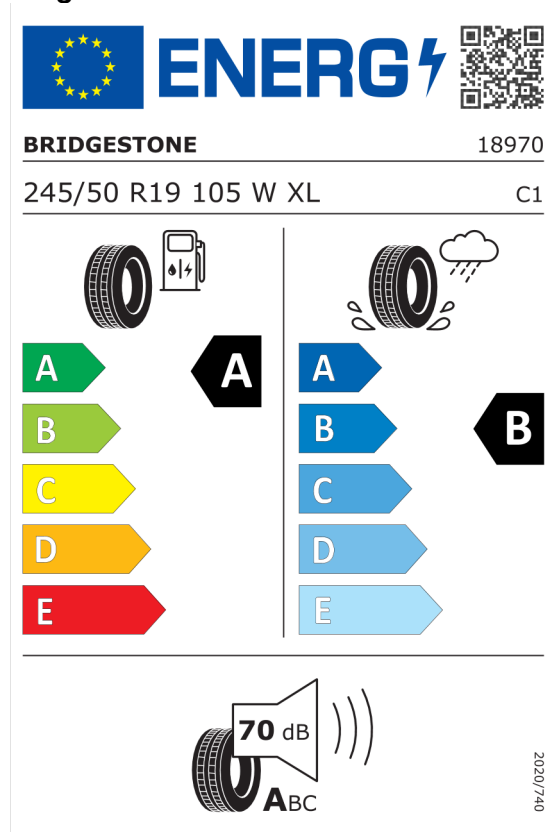

Bridgestone 382610

<https://eprel.ec.europa.eu/qr/382610>

Číslo kalkulácie.
Dátum
Platnosť do

Ponuka
15668
11.09.2023

Michelin 410016

The image shows the ENERGY label for the Michelin 410016 tire. At the top left is the European Union flag, followed by the word "ENERGY" in blue with a lightning bolt icon. To the right is a QR code. Below this, the brand name "MICHELIN" is on the left and the number "356061" is on the right. The tire specification "245/50R19 105 W XL" is on the left and "C1" is on the right. The main part of the label features two performance charts. The first chart, for fuel consumption, shows a scale from A (green) to E (red) with a black arrow pointing to A. The second chart, for wet grip, shows a scale from A (dark blue) to E (light blue) with a black arrow pointing to B. At the bottom, a noise icon shows a tire and a speaker with "70 dB" and "ABC" below it. A vertical number "2020/740" is on the right side.

<https://eprel.ec.europa.eu/qr/410016>

Bridgestone 382611

The image shows the ENERGY label for the Bridgestone 382611 tire. At the top left is the European Union flag, followed by the word "ENERGY" in blue with a lightning bolt icon. To the right is a QR code. Below this, the brand name "BRIDGESTONE" is on the left and the number "19745" is on the right. The tire specification "245/50 R19 105 W XL" is on the left and "C1" is on the right. The main part of the label features two performance charts. The first chart, for fuel consumption, shows a scale from A (green) to E (red) with a black arrow pointing to A. The second chart, for wet grip, shows a scale from A (dark blue) to E (light blue) with a black arrow pointing to B. At the bottom, a noise icon shows a tire and a speaker with "71 dB" and "ABC" below it. A vertical number "2020/740" is on the right side.