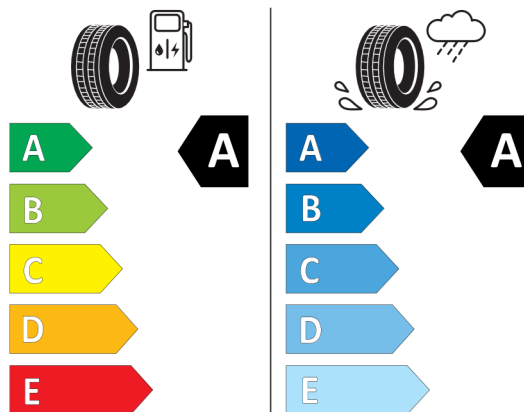

Bridgestone 501668

BRIDGESTONE 24813

255/50 R21 109 Y XL C1

2020/740

<https://eprel.ec.europa.eu/qr/501668>