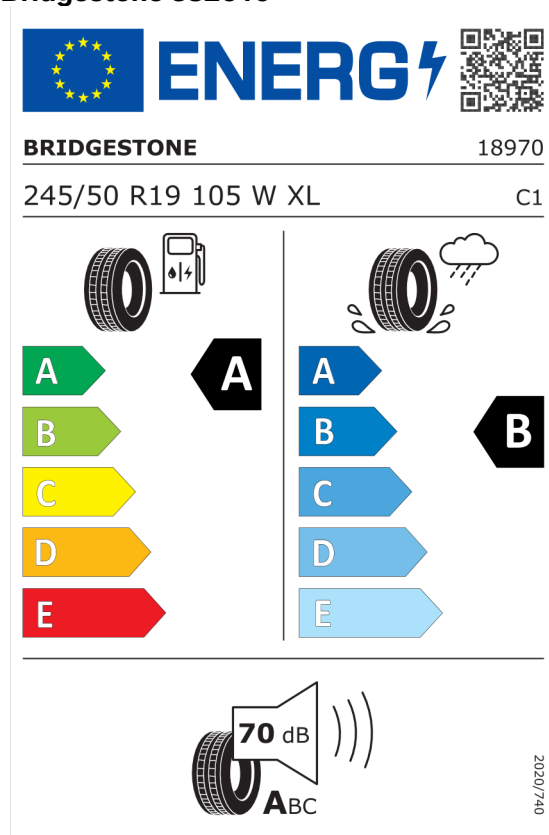

Bridgestone 382610

<https://eprel.ec.europa.eu/qr/382610>