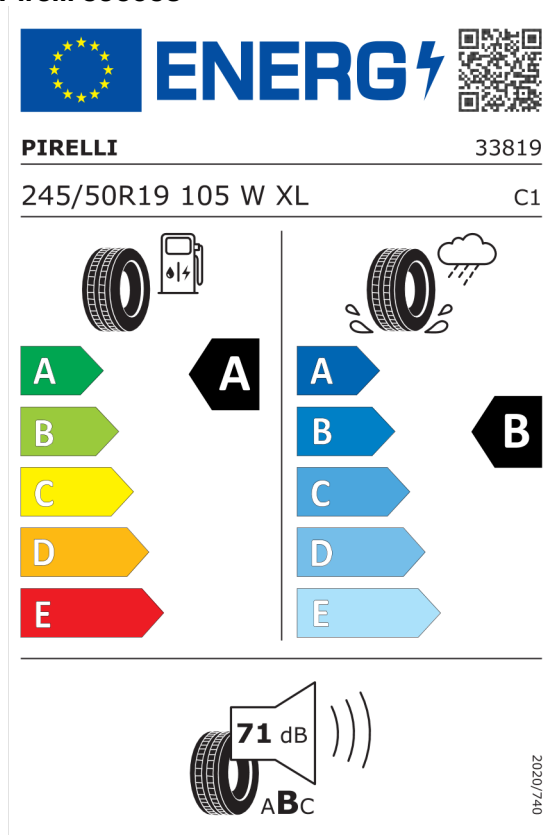

Číslo kalkulácie.
Dátum
Platnosť do

Ponuka
15490
10.07.2023

EU Energetický štítok pre kolesá

Pirelli 596053

<https://eprel.ec.europa.eu/qr/596053>