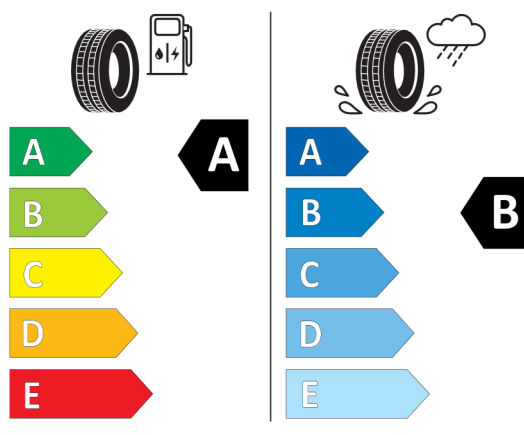

2020/740

<https://eprel.ec.europa.eu/qr/382611>