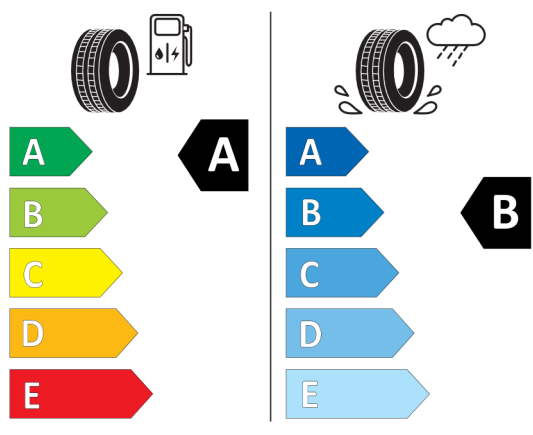

Číslo kalkulácie.
Dátum
Platnosť do

Ponuka
14282
28.06.2022

483114

Continental 0358519

245/50 R 19 105 W XL C1

2020/740

<https://eprel.ec.europa.eu/qr/483114>

382611

BRIDGESTONE 19745

245/50 R19 105 W XL C1