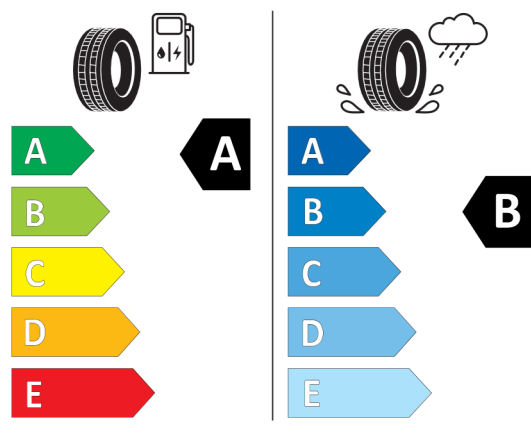

2020/740

<https://eprel.ec.europa.eu/qr/483112>

408952

MICHELIN 139553

225/50R18 99 W XL C1