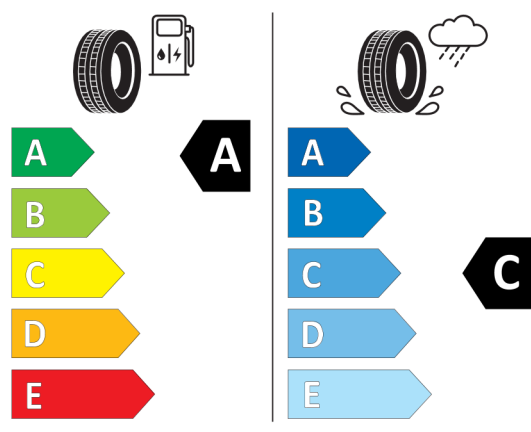

2020/740

<https://eprel.ec.europa.eu/qr/381942>

381943

BRIDGESTONE 19744

225/60 R18 104 W XL C1