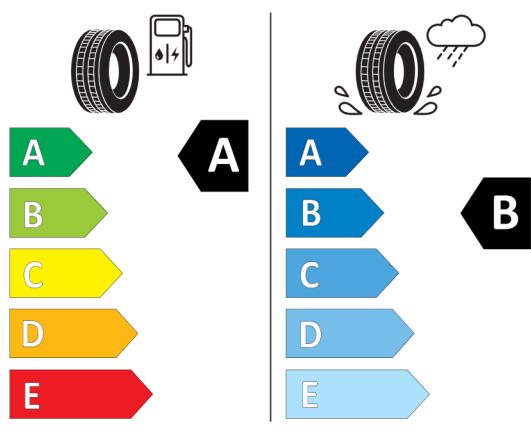

PIRELLI 34957

225/60R18 104 W XL C1

2020/740

<https://eprel.ec.europa.eu/qr/596076>

381942

BRIDGESTONE 18968

225/60 R18 104 W XL C1

2020/740