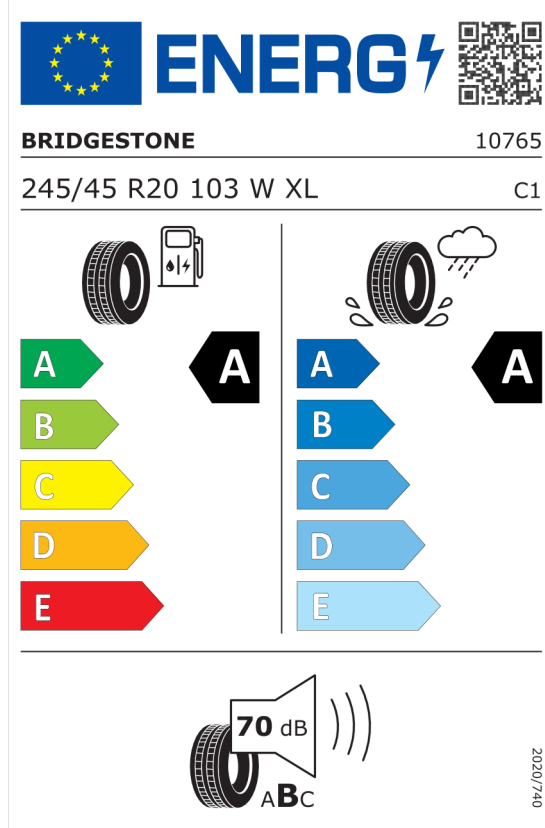

Quotation No. 15731
Date 05.10.2023
Valid until

EU Energy Label for Wheels

Bridgestone 382583

<https://eprel.ec.europa.eu/qr/382583>

Bridgestone 383240

<https://eprel.ec.europa.eu/qr/383240>

Quotation No. 15731
Date 05.10.2023
Valid until