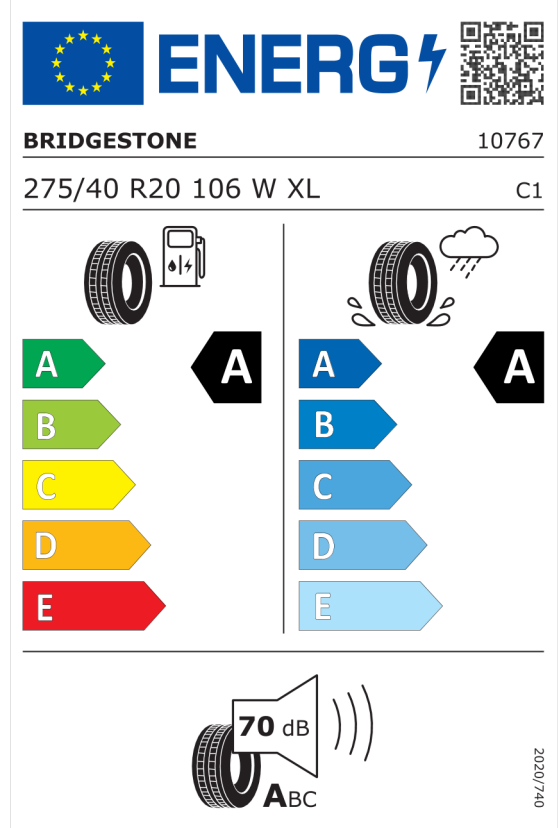

Quotation No. 15731
Date 05.10.2023
Valid until

EU Energy Label for Wheels

Bridgestone 382583

<https://eprel.ec.europa.eu/qr/382583>

Bridgestone 383240

<https://eprel.ec.europa.eu/qr/383240>

Quotation No. 15731
Date 05.10.2023
Valid until