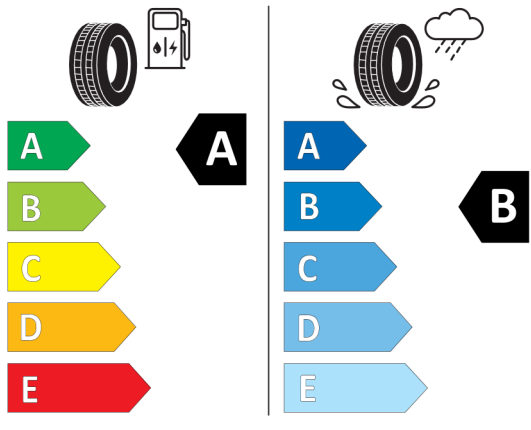

Quotation No. 14227
Date 08.06.2022
Valid until

EU Energy Label for Wheels

530044

GOODYEAR 547967

245/40R19 98 Y XL C1