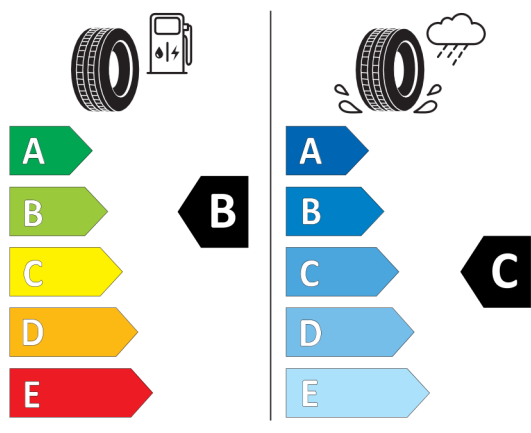

Total price excluding VAT	EUR	71.780,83
----------------------------------	------------	------------------

EU Energy Label for Wheels

529638

GOODYEAR 540555

225/40R19 93 Y XL C1

2020/740

<https://eprel.ec.europa.eu/qr/529638>