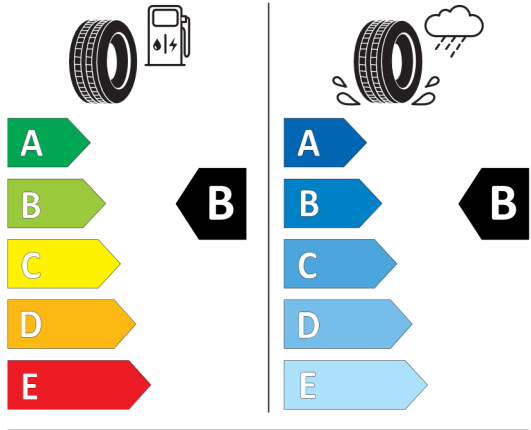

595517

PIRELLI 27508

255/35R19 96 Y XL C1

2020/740

<https://eprel.ec.europa.eu/qr/595517>

382651

BRIDGESTONE 9830

255/35 R19 96 Y XL C1