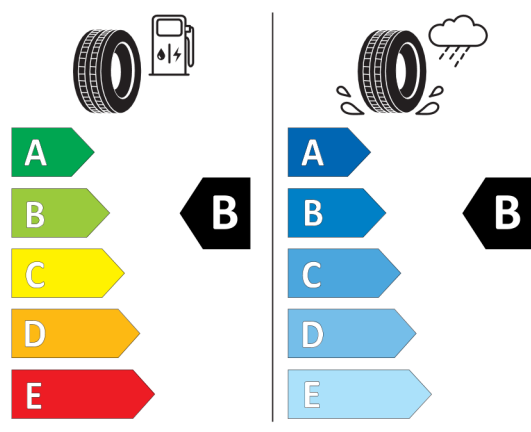

2020/740

<https://eprel.ec.europa.eu/qr/595518>

529635

GOODYEAR 540537

255/35R19 96 Y XL C1