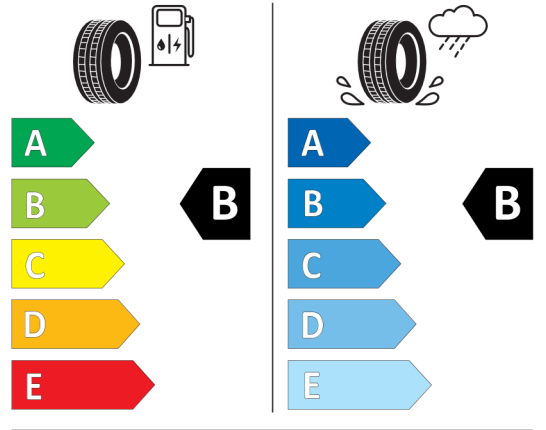

2020/740

<https://eprel.ec.europa.eu/qr/382651>