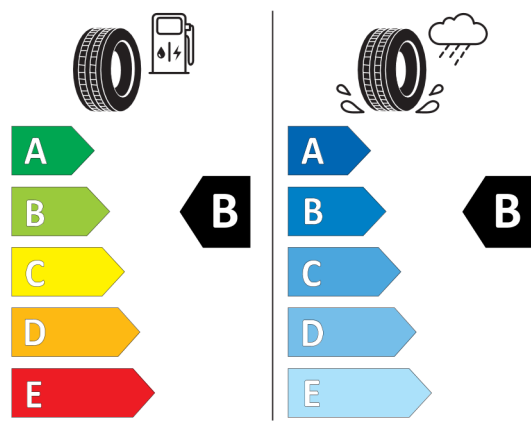

2020/740

<https://eprel.ec.europa.eu/qr/529638>

381411

BRIDGESTONE 9828

225/40 R19 93 Y XL C1