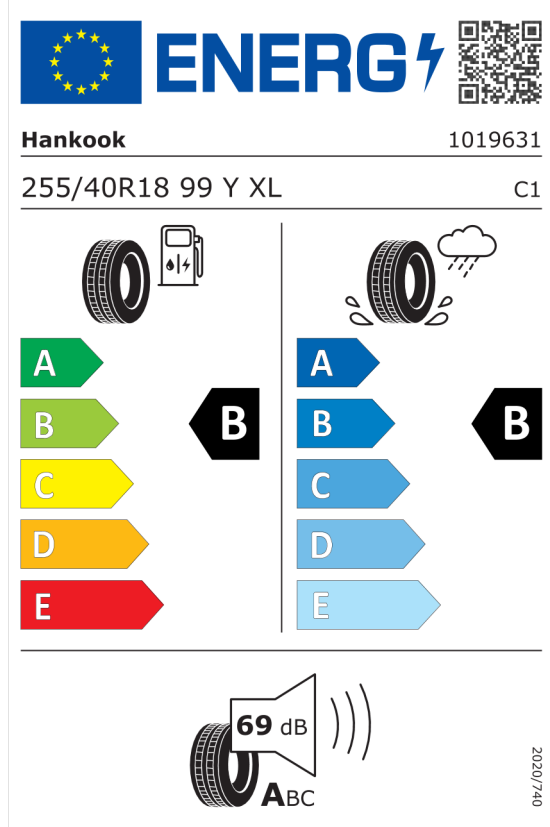

Číslo kalkulácie.
Dátum
Platnosť do

Ponuka
15049
01.03.2023

Hankook 466487

<https://eprel.ec.europa.eu/qr/466487>