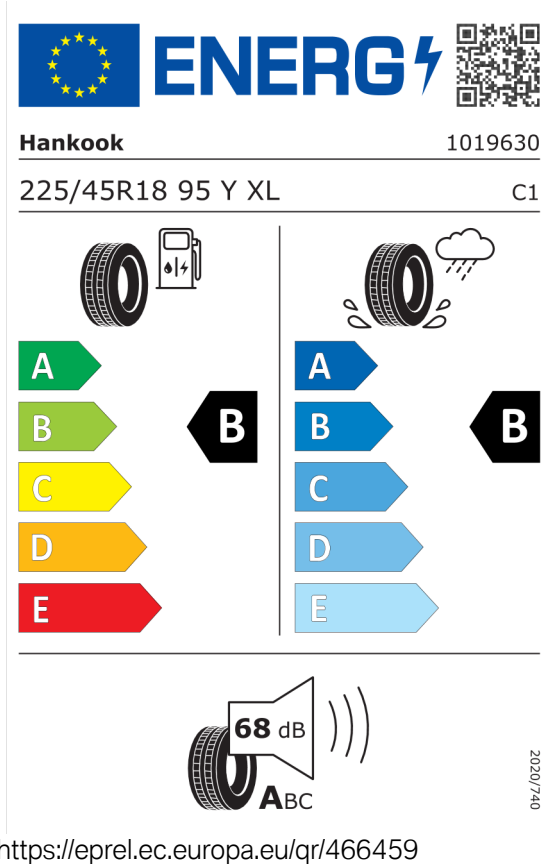

Číslo kalkulácie.
Dátum
Platnosť do

Ponuka
15049
01.03.2023

EU Energetický štítok pre kolesá

Hankook 466459

Goodyear 529646

Číslo kalkulácie.
Dátum
Platnosť do

Ponuka
15049
01.03.2023

Bridgestone 381539

The label features the European Union flag and the word "ENERGY" with a lightning bolt icon. A QR code is located to the right. Below the logo, the brand name "BRIDGESTONE" and the number "9824" are displayed. The tire specification "225/45 R18 95 Y XL" and the class "C1" are listed. The label is divided into two columns: the left column shows a fuel pump icon and a vertical scale of energy efficiency from A (green) to E (red), with a black arrow pointing to B; the right column shows a tire on a wet surface with a rain cloud icon and a vertical scale from A (blue) to E (light blue), with a black arrow pointing to B. At the bottom, a speaker icon indicates a noise level of 70 dB, with a scale from A to C. A vertical date "2020/740" is on the right side.

<https://eprel.ec.europa.eu/qr/381539>

Michelin 410748

The label features the European Union flag and the word "ENERGY" with a lightning bolt icon. A QR code is located to the right. Below the logo, the brand name "MICHELIN" and the number "504069" are displayed. The tire specification "225/45R18 95 Y XL" and the class "C1" are listed. The label is divided into two columns: the left column shows a fuel pump icon and a vertical scale of energy efficiency from A (green) to E (red), with a black arrow pointing to B; the right column shows a tire on a wet surface with a rain cloud icon and a vertical scale from A (blue) to E (light blue), with a black arrow pointing to B. At the bottom, a speaker icon indicates a noise level of 71 dB, with a scale from A to C. A vertical date "2020/740" is on the right side.