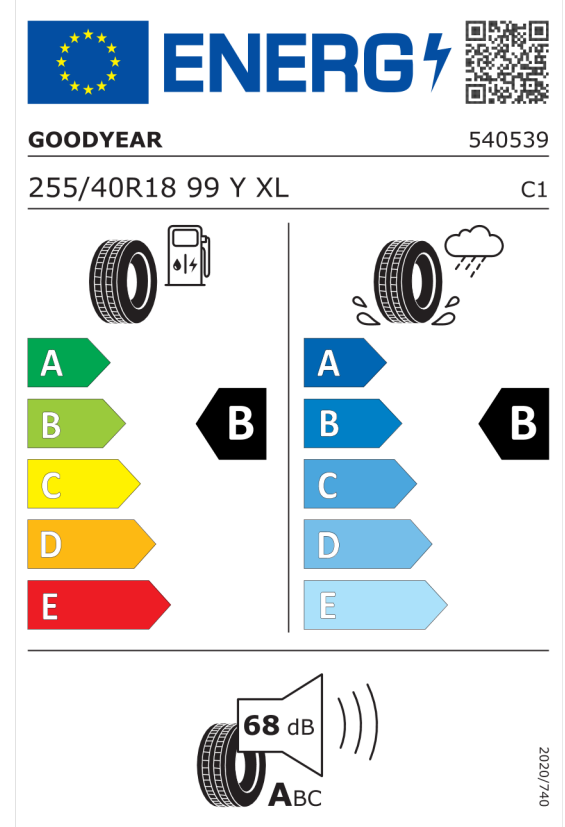

Goodyear 529637

<https://eprel.ec.europa.eu/qr/529637>