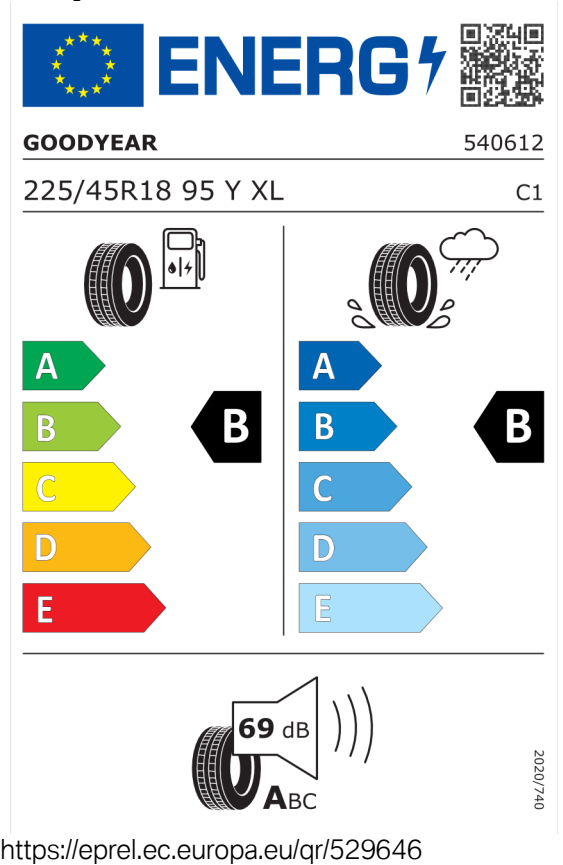

Číslo kalkulácie.
Dátum
Platnosť do

Ponuka
15049
01.03.2023

EU Energetický štítok pre kolesá

Hankook 466459

Goodyear 529646

Číslo kalkulácie.
Dátum
Platnosť do

Ponuka
15049
01.03.2023

Bridgestone 381539

The label features the European Union flag and the word "ENERGY" with a lightning bolt icon. A QR code is located to the right. Below the logo, the brand name "BRIDGESTONE" and the number "9824" are displayed. The tire specification "225/45 R18 95 Y XL" and the class "C1" are listed. The label is divided into two columns: the left column shows a fuel pump icon and a vertical scale of energy efficiency from A (green) to E (red), with a black arrow pointing to B; the right column shows a tire on a wet surface with a rain cloud icon and a vertical scale from A (blue) to E (light blue), with a black arrow pointing to B. At the bottom, a speaker icon indicates a noise level of 70 dB, with a scale from A to C. A vertical date "2020/740" is on the right side.

<https://eprel.ec.europa.eu/qr/381539>

Michelin 410748

The label features the European Union flag and the word "ENERGY" with a lightning bolt icon. A QR code is located to the right. Below the logo, the brand name "MICHELIN" and the number "504069" are displayed. The tire specification "225/45R18 95 Y XL" and the class "C1" are listed. The label is divided into two columns: the left column shows a fuel pump icon and a vertical scale of energy efficiency from A (green) to E (red), with a black arrow pointing to B; the right column shows a tire on a wet surface with a rain cloud icon and a vertical scale from A (blue) to E (light blue), with a black arrow pointing to B. At the bottom, a speaker icon indicates a noise level of 71 dB, with a scale from A to C. A vertical date "2020/740" is on the right side.