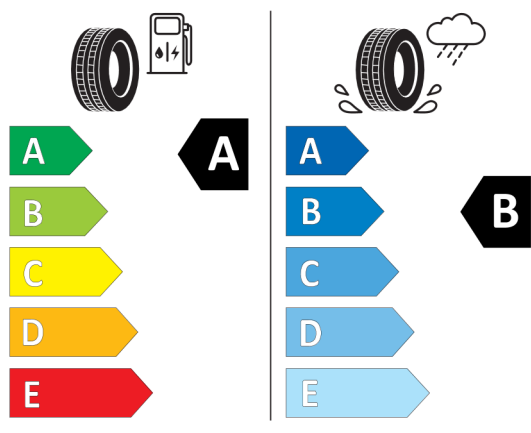

EU Energy Label for Wheels

381639

BRIDGESTONE 9818

225/50 R17 98 Y XL C1