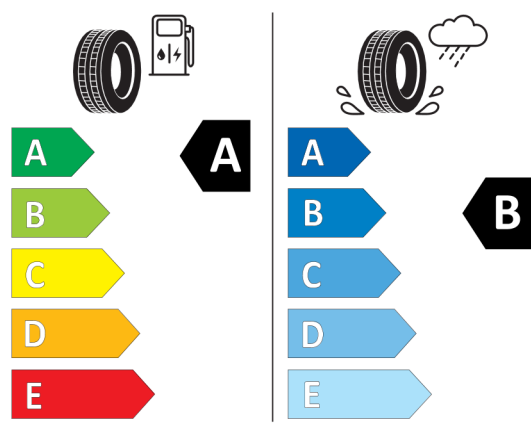

2020/740

<https://eprel.ec.europa.eu/qr/410602>

466451

Hankook 1019621

225/50R17 98 Y XL C1