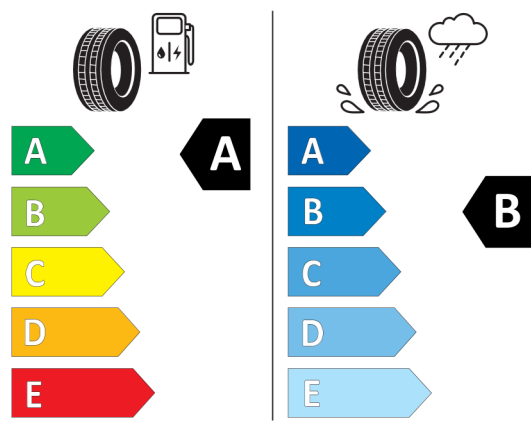

2020/740

<https://eprel.ec.europa.eu/qr/381639>

483140

Continental 0358482

225/50 R 17 98 Y XL C1