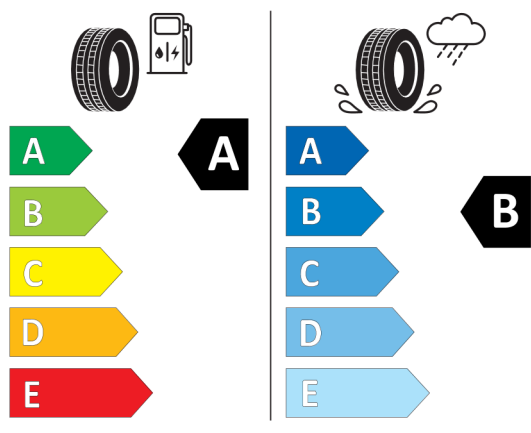

Valid until

EU Energy Label for Wheels

381639

BRIDGESTONE 9818

225/50 R17 98 Y XL C1

2020/740

<https://eprel.ec.europa.eu/qr/381639>

483140