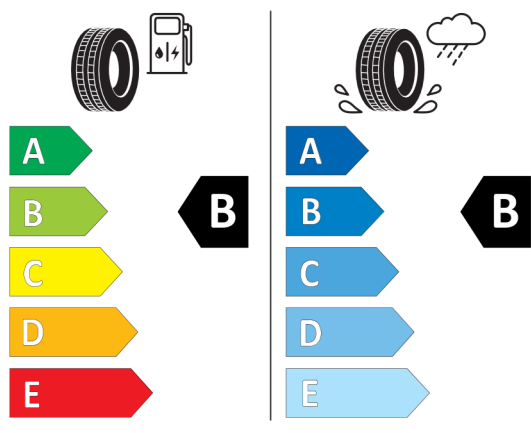

EU Energy Label for Wheels

381411

BRIDGESTONE 9828

225/40 R19 93 Y XL C1