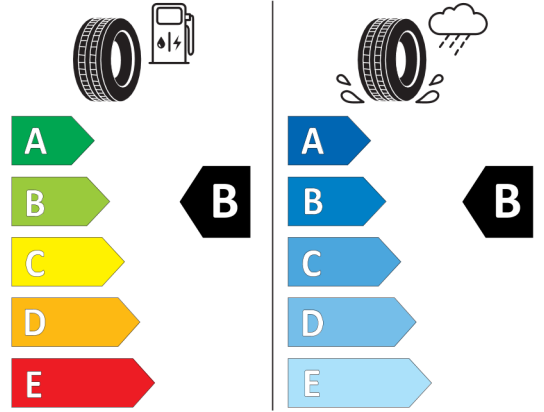

2020/740

<https://eprel.ec.europa.eu/qr/529635>

382651

BRIDGESTONE

9830

255/35 R19 96 Y XL

C1