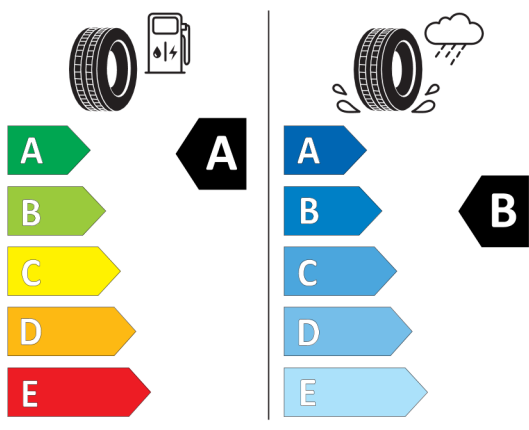

2020/740

<https://eprel.ec.europa.eu/qr/381723>

481733

Continental 0358906

225/55 R 17 97 W C1