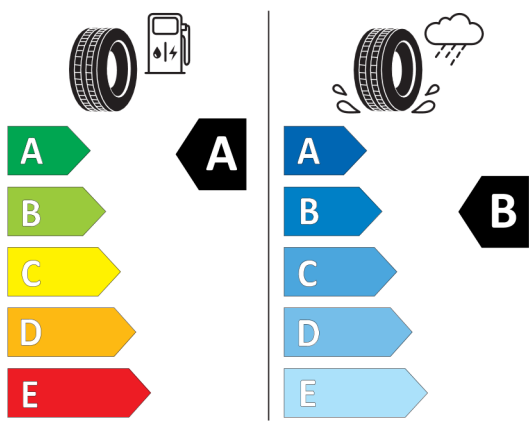

EU Energy Label for Wheels

531280

GOODYEAR 582719

225/55R17 97 W C1