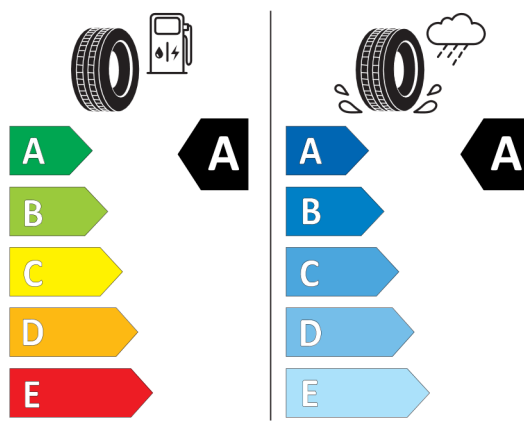

GOODYEAR 582719

225/55R17 97 W C1

2020/740

<https://eprel.ec.europa.eu/qr/531280>

381723

BRIDGESTONE 13204

225/55 R17 97 W C1

2020/740