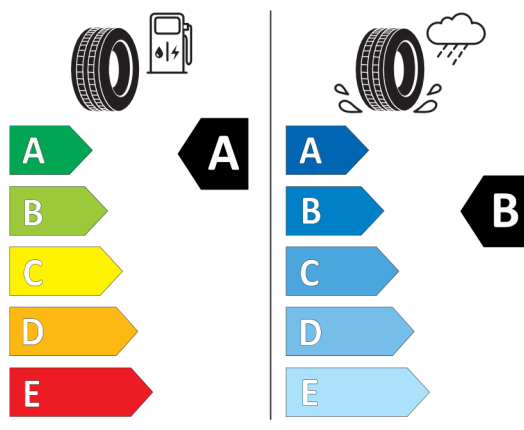

225/55R17 97 W C1

2020/740

<https://eprel.ec.europa.eu/qr/595393>

The vehicle manufacturer will install one of the tires as shown here at its own discretion. Please note that the tire options shown only reflect the current planning status for the production of the vehicle. In the event that adjustments are made in the production process and therefore none of the tires shown here are installed, we reserve the right to deliver the vehicle with other tires that have comparable specifications.