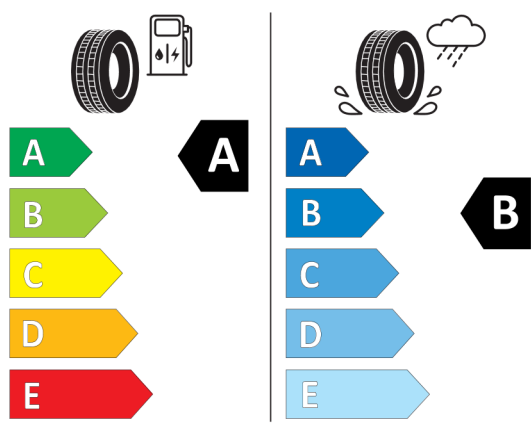

2020/740

<https://eprel.ec.europa.eu/qr/381723>

481733

Continental 0358906

225/55 R 17 97 W C1