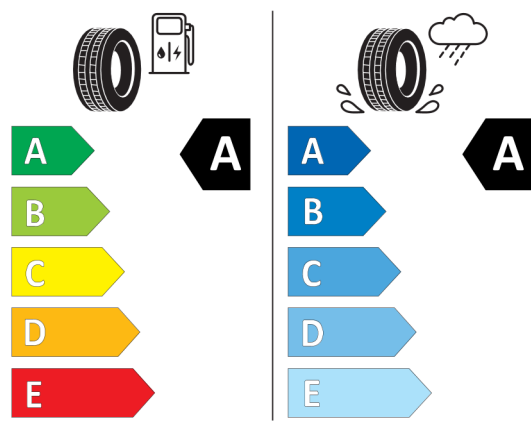

2020/740

<https://eprel.ec.europa.eu/qr/531280>

381723

BRIDGESTONE 13204

225/55 R17 97 W C1