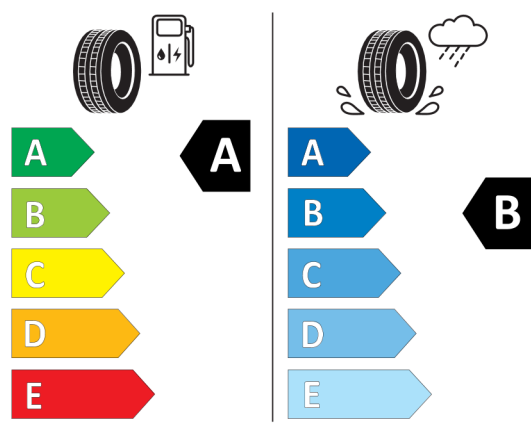

2020/740

<https://eprel.ec.europa.eu/qr/481733>

595393

PIRELLI 26924

225/55R17 97 W C1