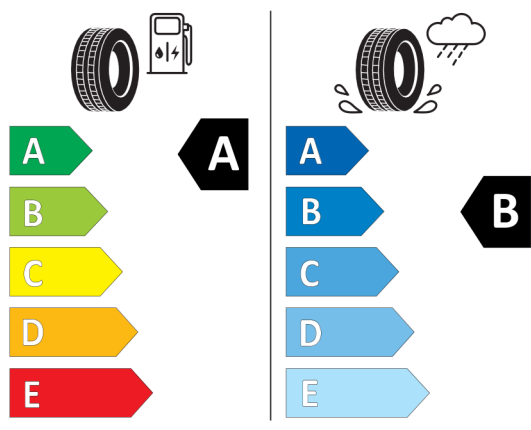

Total price including VAT EUR **49.458,00**

Quotation No. 13396
Date 18.10.2021
Valid until

VAT	EUR	8.242,99
Total price excluding VAT	EUR	41.215,01

EU Energy Label for Wheels

531280

GOODYEAR 582719

225/55R17 97 W C1