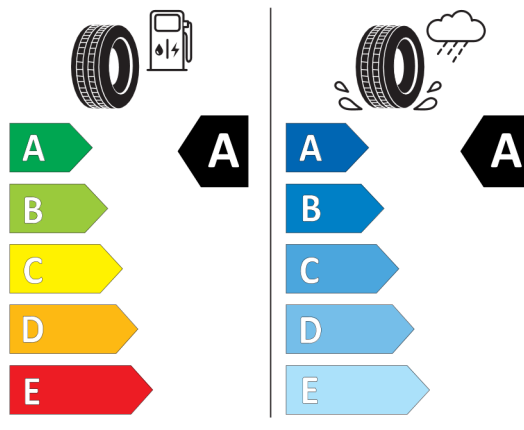

2020/740

<https://eprel.ec.europa.eu/qr/531273>

651781

Hankook 1025921

245/45R18 100 Y XL C1