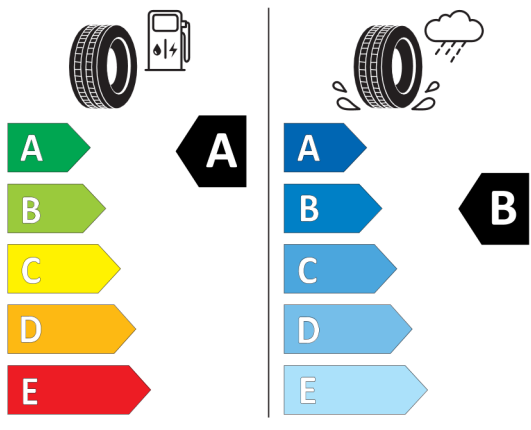

EU Energy Label for Wheels

531273

GOODYEAR 582547

245/45R18 100 Y XL C1