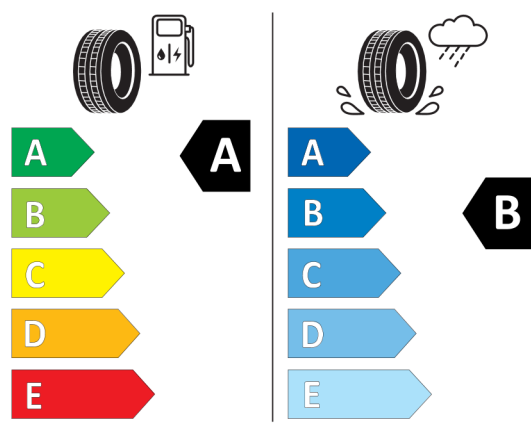

2020/740

<https://eprel.ec.europa.eu/qr/595907>

381490

BRIDGESTONE 9851

225/45 R17 94 Y XL C1