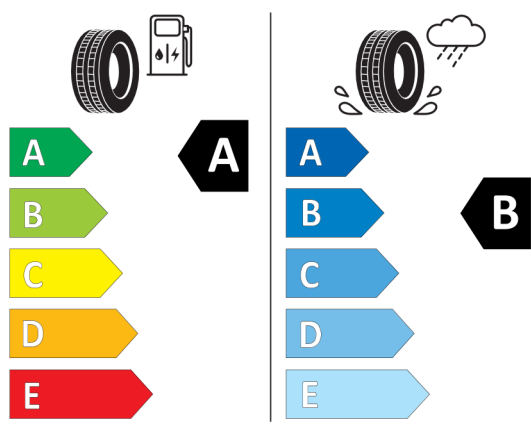

2020/740

<https://eprel.ec.europa.eu/qr/411531>

595907

PIRELLI 31431

225/45R17 94 Y XL C1