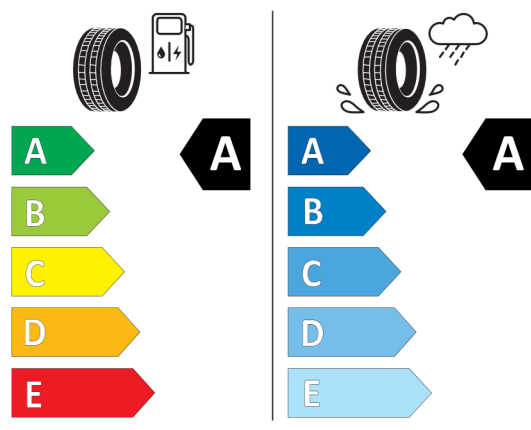

2020/740

<https://eprel.ec.europa.eu/qr/529952>

411531

MICHELIN 662780

225/45R17 94 Y XL C1