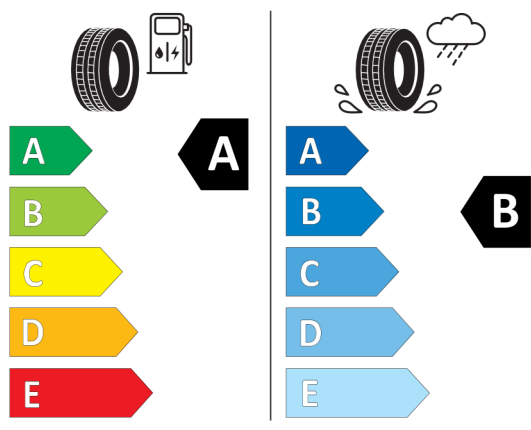

Total price excluding VAT	EUR	28.520,83
----------------------------------	------------	------------------

EU Energy Label for Wheels

529952

GOODYEAR 546605

225/45R17 94 Y XL C1

2020/740

<https://eprel.ec.europa.eu/qr/529952>