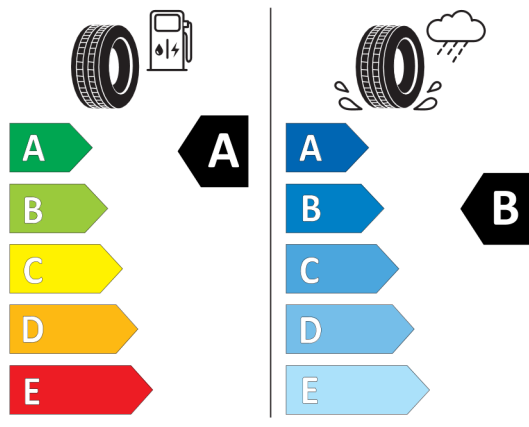

2020/740

<https://eprel.ec.europa.eu/qr/411531>

529952

GOODYEAR 546605

225/45R17 94 Y XL C1